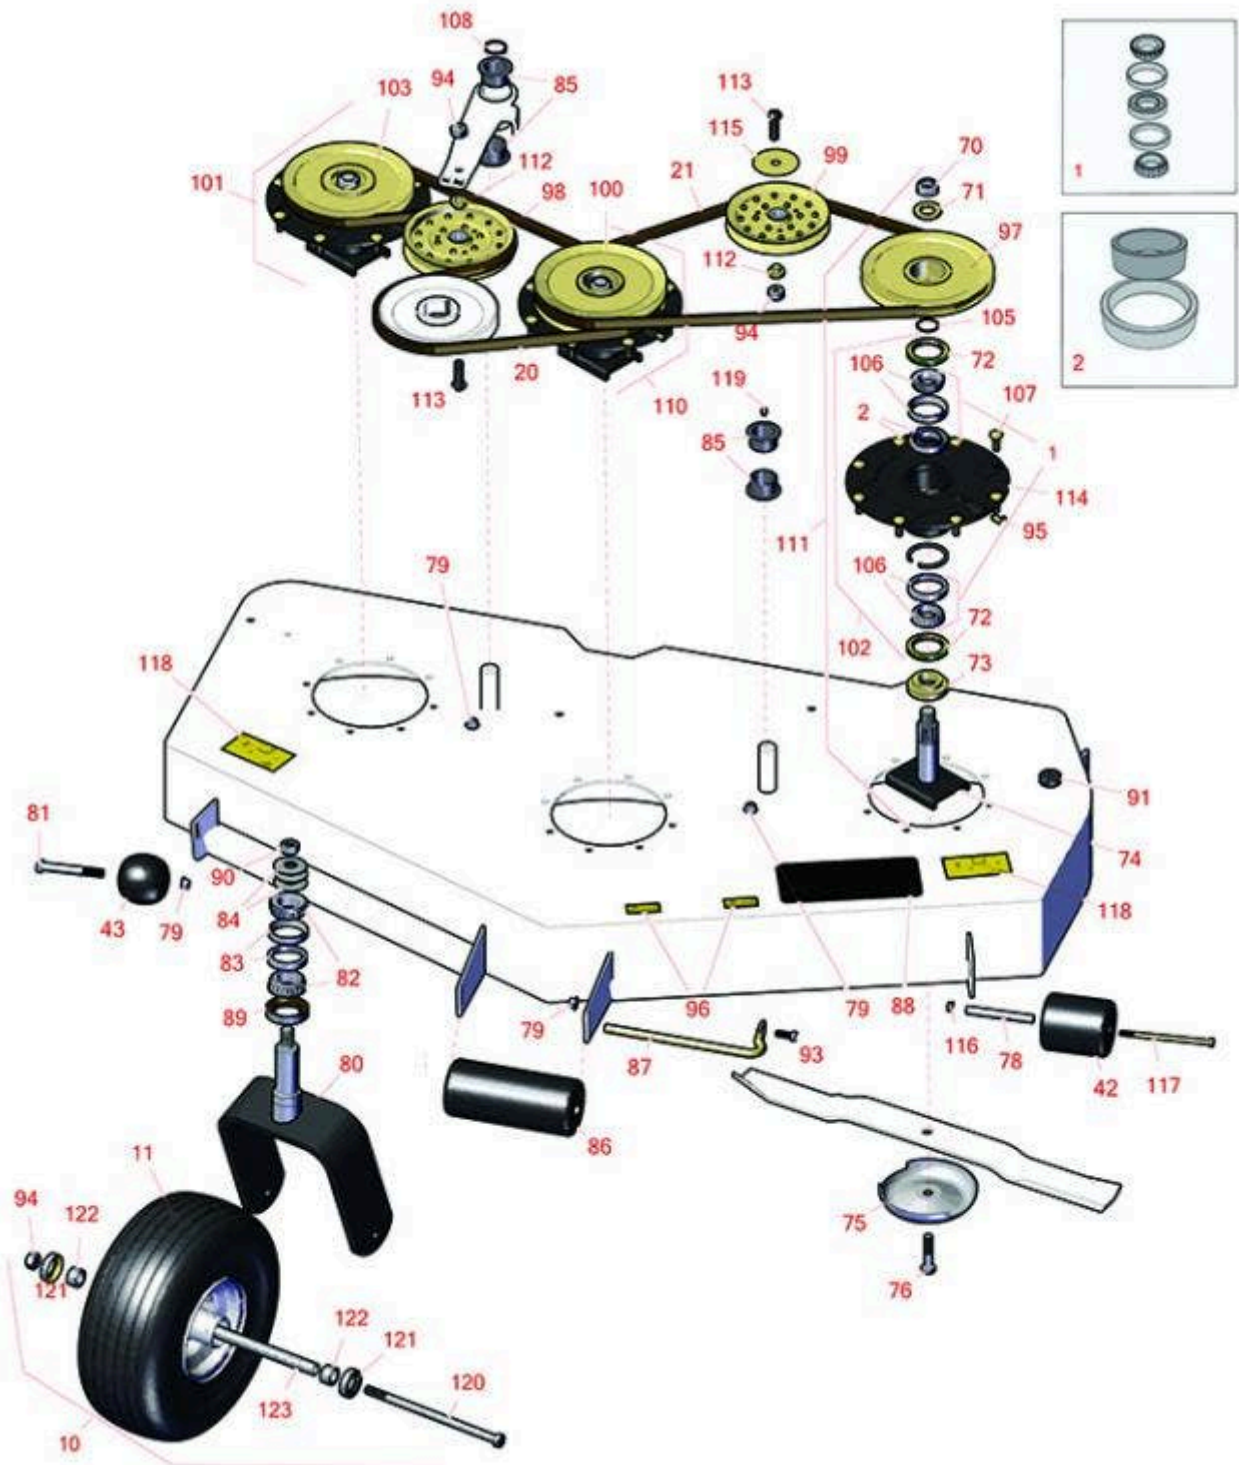

## Parts

Zero-Turn Mower with 72in Deck - Model 30361

72in Guardian Recycler Deck

All original equipment manufacturers names and part numbers are used for identification purposes only, and we are in no way implying that our products are original equipment parts. Prices subject to change without notice.

# Replaces Toro Groundsmaster 7200 Parts

Zero-Turn Mower with 72in Deck - Model 30361  
72in Guardian Recycler Deck

Item No	R&R Part No.	OEM Part No.	Description	Qty Req	Order Quantity
<b>Overhaul Kits</b>					
1	<b>R110-8297</b>	110-8297, 26-1830	Bearing Set w/Retaining Rings - Spindle	3	
2	<b>R104-3549</b>	104-3549	Spacer Set - Spindle Bearing	3	
<b>Tires</b>					
10	<b>R108-9954</b>	108-9954	Caster Wheel Assy - 15x6.00-6	2	
11	<b>RCT5180311</b>	108-9955, 133-4724	Tire - 15x6.00-6 Nhs (4 Ply) Carlisle Straight Rib	2	
<i>Detail Description: The Straight Rib tire is designed with tread grooves to channel moisture away from the contact patch and provides a slight lateral traction which can be helpful when traversing mild inclines.:</i>					
<b>Belts</b>					
20	<b>R110-9592</b>	110-9592	Belt - V	1	
21	<b>R110-9593</b>	110-9593	Belt - V	1	
<b>Rollers</b>					
42	<b>R93-4803</b>	93-4803	Roller - Deck	1	
43	<b>R29-4820</b>	29-4820	Roller	2	
<b>Other Parts Available</b>					
70	<b>R32127-46</b>	32127-46, 3296-60	Locknut	3	
71	<b>R104-8322</b>	104-8322, 120-5576	Washer - Spindle Shaft Hardened	3	
72	<b>R253-154</b>	253-154	Seal - Spindle	6	
73	<b>R92-9800</b>	69-6950, 69-6980, 92-9800	Spacer - Spindle	3	