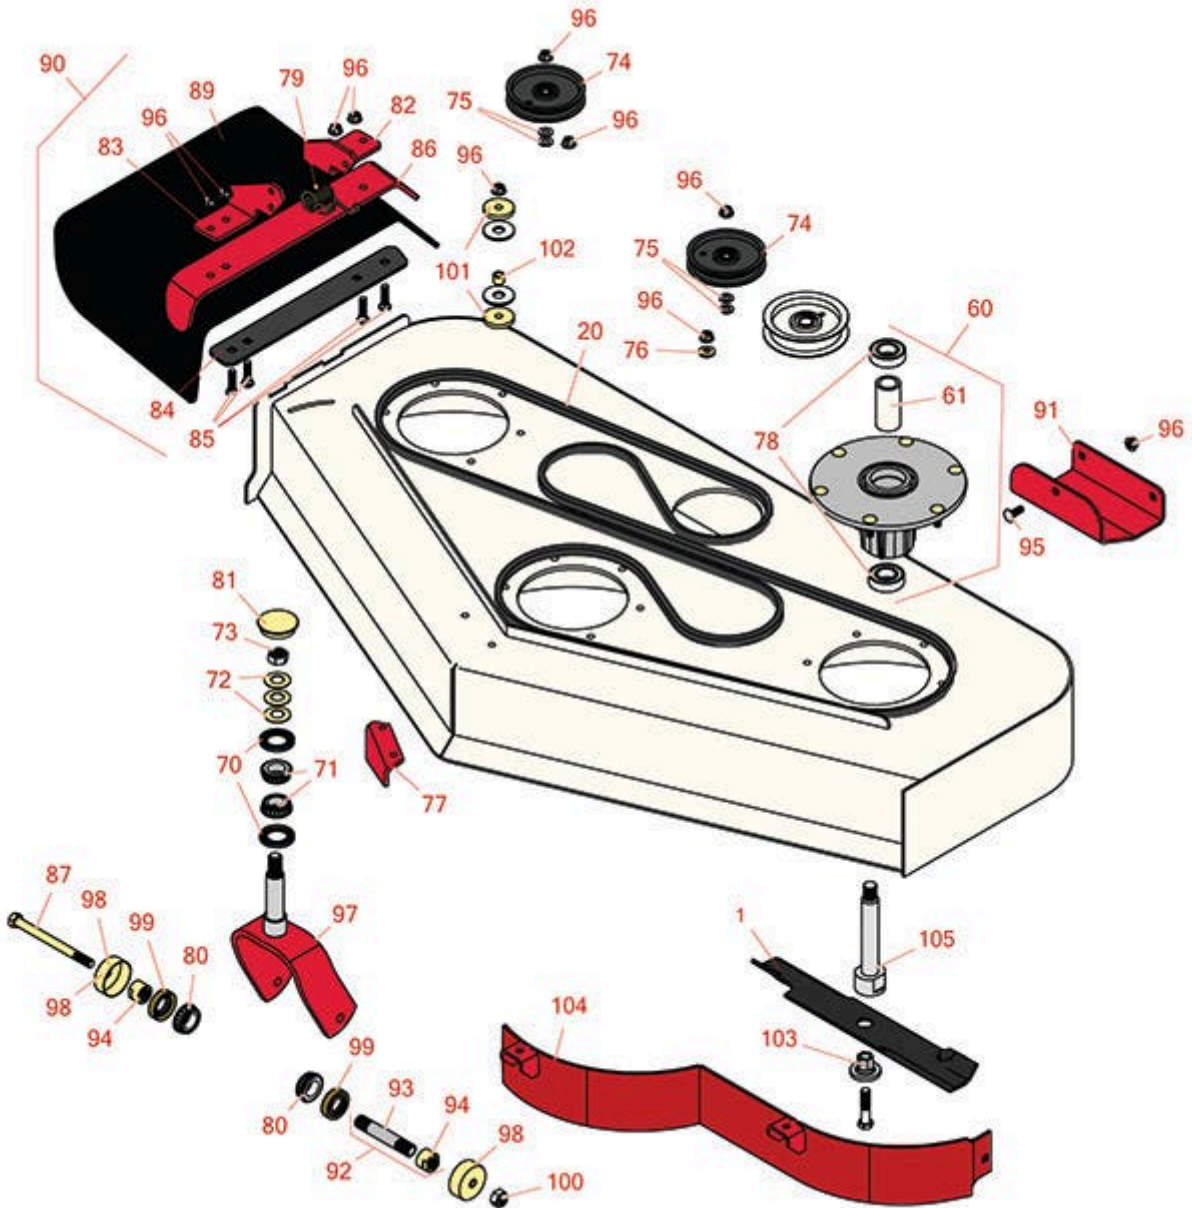

Replaces Toro GrandStand Mower Parts

Mower with 48in Deck - Model 71504

48in Deck Parts

All original equipment manufacturers names and part numbers are used for identification purposes only, and we are in no way implying that our products are original equipment parts. Prices subject to change without notice.

Replaces Toro GrandStand Mower Parts

Mower with 48in Deck - Model 71504

48in Deck Parts

Item No	R&R Part No.	OEM Part No.	Description	Qty Req	Order Quantity
Blades					
1	RRB3065-1605	140-1243, 3065-1605	Mower Blade - High-Lift 16.5 x 2.5in x 15/16 Mt Hole	3	
Belts					
20	R131-1121	131-1121	Belt - V	1	
Other Parts Available					
60	R137-9780	137-9780	Spindle Assy	3	
61	R138-6042	138-6042	Spacer-Bearing	3	
70	R116-5647	116-5647	Seal - Grease	4	
71	R254-94	1-543509, 254-94, 32-8090, 32-8240, 32-9640, 40440, 62-3330	Tapered Bearing Cone	4	
72	R1-633508	1-633508	Washer - Spring Disc	6	
73	R3296-51	3296-51, 3296-81	Nut - Nylon Lock 3/4-10 Gr 8	2	
74	R93-1622	93-1622	Idler Pulley - Flat 4 in Dia with .375 Bore	2	

Replaces Toro GrandStand Mower Parts

Mower with 48in Deck - Model 71504

48in Deck Parts

Item No	R&R Part No.	OEM Part No.	Description	Qty Req	Order Quantity
75	R453011	01-166-0100, 01-166-0120, 01-166-0270, 01-166-0500, 01-166-0600, 01-166-0620, 132-4593, 2356-3, 237-12, 24-10-AD, 24-11-AD, 24-11-BD, 24-12-AD, 24-12-BD, 30-9310, 32-8190, 3256-24, 3256-3, 3256-36, 3256-4, 453011, 47-9950, 48-9220, 513458, 7-0052	Washer - Flat 3/8 SAE Y/Zinc	4	
76	R98-5975	98-5975	Washer - Belleville	1	
77	R107-8541-01	107-8541-01	Baffle - Discharge	1	
78	R116-0720	116-0720	Bearing - Ball - Special Triple Seal	6	
79	R108-4052	108-4052	Spring - Torsion	1	
80	R254-78	01-102-0060, 01-102-0130, 1-633585, 254-78, 32-7790, 32-9580, 93-4813	Tapered Bearing Cone	4	
81	R103-4882	103-4882	Grease Cap - Castor	2	
82	R108-4059-01	108-4059-01	Plate-Hinge, Rear	1	