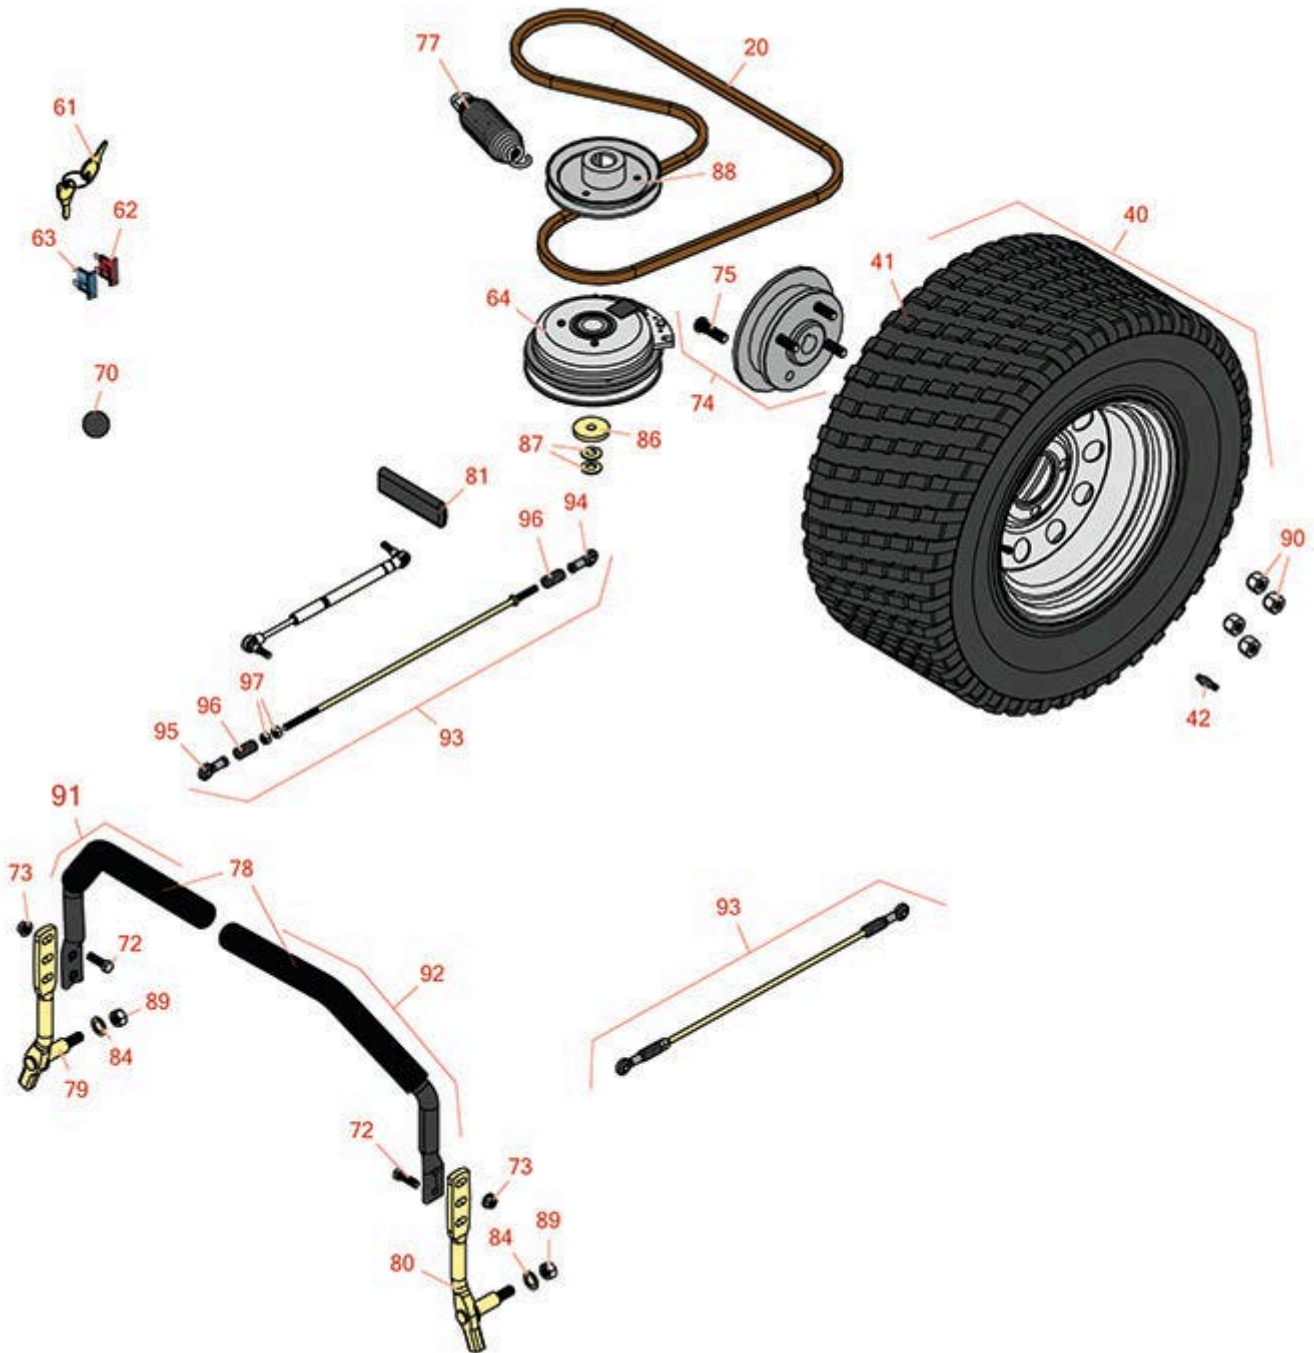

Replaces Toro Z Master Professional 6000 Parts

Zero Turn Mower with 72in Deck - Model 74977
Steering & Drive

All original equipment manufacturers names and part numbers are used for identification purposes only, and we are in no way implying that our products are original equipment parts. Prices subject to change without notice.

Replaces Toro Z Master Professional 6000 Parts

Zero Turn Mower with 72in Deck - Model 74977
Steering & Drive

Item No	R&R Part No.	OEM Part No.	Description	Qty Req	Order Quantity
Belts					
20	R109-3388	109-3388, 126-9835	Belt - V Hydro	1	
Tires					
40	R127-9520	109-3158, 109-3248, 127-9520	Tire & Wheel - 24x12.00-12 Turf Master 4 Ply	2	
<i>Tech Note: Grey Wheel:</i>					
41	RCT511409	1-633993, 103-2744	Tire - 24x12.00-12 Nhs (4 Ply) Carlisle Turf Master	2	
<i>Detail Description: The Carlisle Turf Master tire is a professional-grade tire known for its durability, stability, and traction. With its contoured shoulder protection, deep tread lugs, and durable compound, the Turf Master tire delivers reliable performance for ZTRs and professional-grade mowers. Whether you're maintaining a large lawn or operating a commercial landscaping business, the Turf Master tire is designed to meet your high standards and exceed your expectations.:</i>					
42	R232-27	232-27, 232-31	Stem - Valve w/ Cap	2	
Gauges and Controls					
61	R343060	218-412, 32-8380, 33-2010, 62-7770, 63-8360, 94-2618	Ignition - Key Set/2	1	
62	R218-578	218-578, 95-2438	Fuse - 10 Amp	1	
63	R150812	109102, 109355, 218-581	Fuse - 15 Amp	1	
64	R116-1620	116-1604, 116-1620	Clutch - Warner Pto Clutch	1	

Replaces Toro Z Master Professional 6000 Parts

Zero Turn Mower with 72in Deck - Model 74977
Steering & Drive

Item No	R&R Part No.	OEM Part No.	Description	Qty Req	Order Quantity
---------	--------------	--------------	-------------	---------	----------------