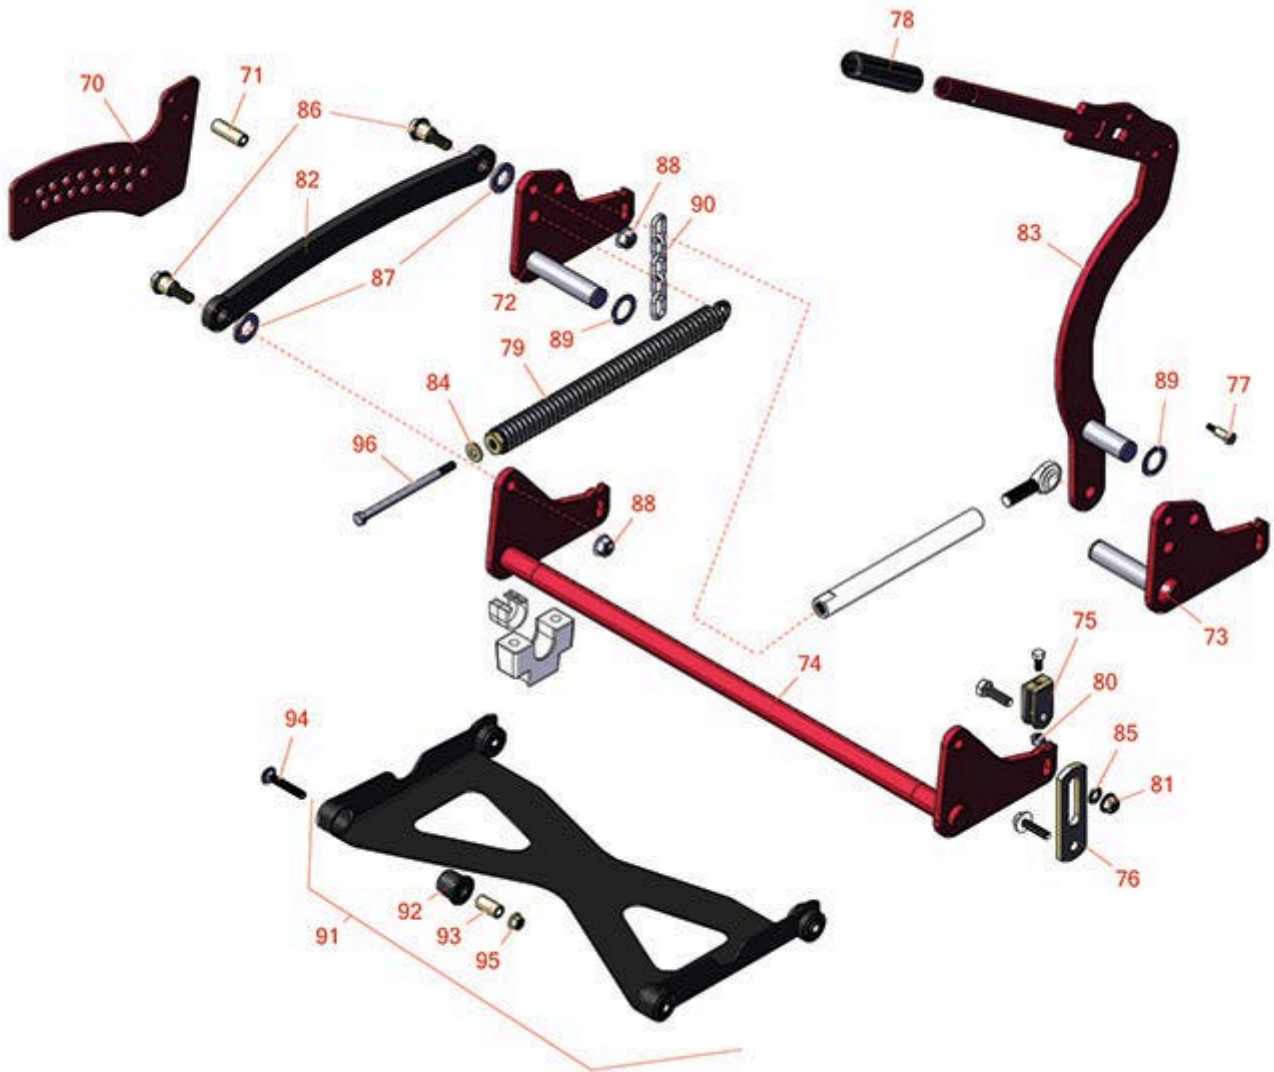

Replaces Toro GrandStand Mower Parts

Mower with 48in Deck - Model 72518

Deck Lift

All original equipment manufacturers names and part numbers are used for identification purposes only, and we are in no way implying that our products are original equipment parts. Prices subject to change without notice.

Replaces Toro GrandStand Mower Parts

Mower with 48in Deck - Model 72518

Deck Lift

Item No	R&R Part No.	OEM Part No.	Description	Qty Req	Order Quantity
Other Parts Available					
70	R132-7581	132-7581	HOC Plate and Decal Assy	1	
71	R95-6448	95-6448	Spacer	1	
72	R120-8411-01	120-8411-01	Lift Arm - RH	1	
73	R120-8410-01	120-8410-01	Lift Arm - LH	1	
74	R120-8405-01	120-8405-01	Shaft -Cross - Front	1	
75	R109-9066	109-9066	Yoke - Adjust - Deck	2	
76	R130-6589	130-6589	Lift Link	2	
77	R119-2309	119-2309	Shoulder Bolt	1	
78	R115-3592	115-3592	Grip - Foam	1	
79	R116-0886	116-0886	Spring - Extension	1	
80	RP457-2	01-191-0518, 22-12-AJK, 3218-2, 513299, P457-2	Nut - Jam 5/16-18 Zinc	2	
81	R114-8417	114-8417	Locknut - 7/16-14 Nylon Hx Fl	4	
82	R127-1948-03	127-1948-03	Lift Link	2	
83	R130-1775-01	130-1775-01	Lever-Lift	1	
84	R98-5975	98-5975	Washer - Belleville	1	

Replaces Toro GrandStand Mower Parts

Mower with 48in Deck - Model 72518

Deck Lift

Item No	R&R Part No.	OEM Part No.	Description	Qty Req	Order Quantity
85	R453011	01-166-0100, 01-166-0120, 01-166-0270, 01-166-0500, 01-166-0600, 01-166-0620, 132-4593, 2356-3, 237-12, 24-10-AD, 24-11-AD, 24-11-BD, 24-12-AD, 24-12-BD, 30-9310, 32-8190, 3256-24, 3256-3, 3256-36, 3256-4, 453011, 47-9950, 48-9220, 513458, 7-0052	Washer - Flat 3/8 SAE Y/Zinc	4	
86	R116-0780	116-0780	Bolt - Hx HD Fl Shoulder	4	
87	R453022	01-166-0480, 01-166-1220, 21-3880, 217-21, 30-8550, 30-9110, 3256-28, 3256-44, 46-9030, Mar-71	Washer - 3/4 SAE	4	
88	R32128-23	32128-23, 3218-23, 99-5107	Nut - Lock Hex Flanged 1/2-13	4	
89	R10-8110	10-8110	Washer - Pivot Pin	2	
90	R1-633447	1-633447	Chain - Deck Lift	1	