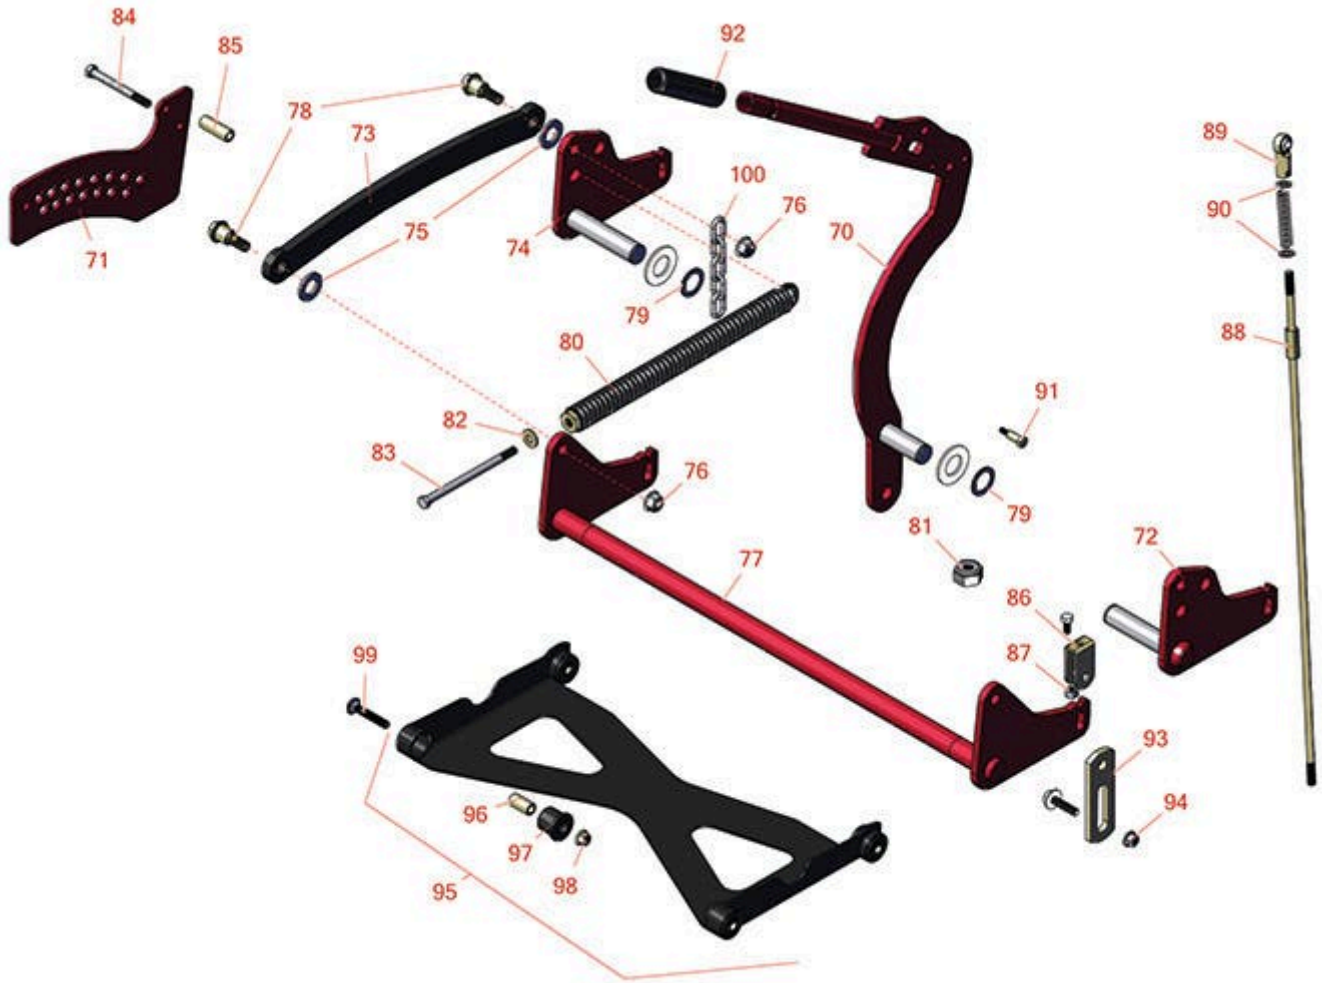

# Replaces Toro GrandStand Mower Parts

Mower with 48in Deck - Model 79518

Deck Lift

All original equipment manufacturers names and part numbers are used for identification purposes only, and we are in no way implying that our products are original equipment parts. Prices subject to change without notice.

# Replaces Toro GrandStand Mower Parts

Mower with 48in Deck - Model 79518

Deck Lift

Item No	R&R Part No.	OEM Part No.	Description	Qty Req	Order Quantity
---------	--------------	--------------	-------------	---------	----------------

# Replaces Toro GrandStand Mower Parts

Mower with 48in Deck - Model 79518

Deck Lift

Item No	R&R Part No.	OEM Part No.	Description	Qty Req	Order Quantity
84	<b>R323-42</b>	01-178-0630, 323-42	Bolt - Hx HD 3/8-16 x 3 3/4	3	
85	<b>R95-6448</b>	95-6448	Spacer	2	
86	<b>R109-9066</b>	109-9066	Yoke - Adjust - Deck	2	
87	<b>RP457-2</b>	01-191-0518, 22-12-AJK, 3218-2, 513299, P457-2	Nut - Jam 5/16-18 Zinc	2	
88	<b>R132-7515</b>	132-7515	Rod-Control	1	
89	<b>R92-7008</b>	92-7008	Rod End - Female	1	
90	<b>R3256-45</b>	3256-45	Washer - Flat .733 x .381 x .058 YZ	2	
91	<b>R119-2309</b>	119-2309	Shoulder Bolt	1	
92	<b>R115-3592</b>	115-3592	Grip - Foam	1	
93	<b>R130-6589</b>	130-6589	Lift Link	2	
94	<b>R104-8301</b>	104-8301, 104-9301, 109-6658, 133-7570	Locknut - 3/8-16 Nylon Flanged	7	
95	<b>R137-4129</b>	137-4129	Deck Strut Assy	1	
96	<b>R108-6544</b>	108-6544	Spacer	4	
97	<b>R137-4108</b>	137-4108	Rubber Bushing	4	
98	<b>R3231-7</b>	3231-33, 3231-7	Bolt - Carriage 3/8-16 x 2-1/4	4	
99	<b>R32128-19</b>	104-8301, 104-9301, 32128-19	Locknut - 3/8-16 Flanged Top Lock	4	
100	<b>R1-633447</b>	1-633447	Chain - Deck Lift	1	

## Replaces Toro GrandStand Mower Parts

*Mower with 48in Deck - Model 79518*

*Deck Lift*

All original equipment manufacturers names and part numbers are used for identification purposes only, and we are in no way implying that our products are original equipment parts. Prices subject to change without notice.