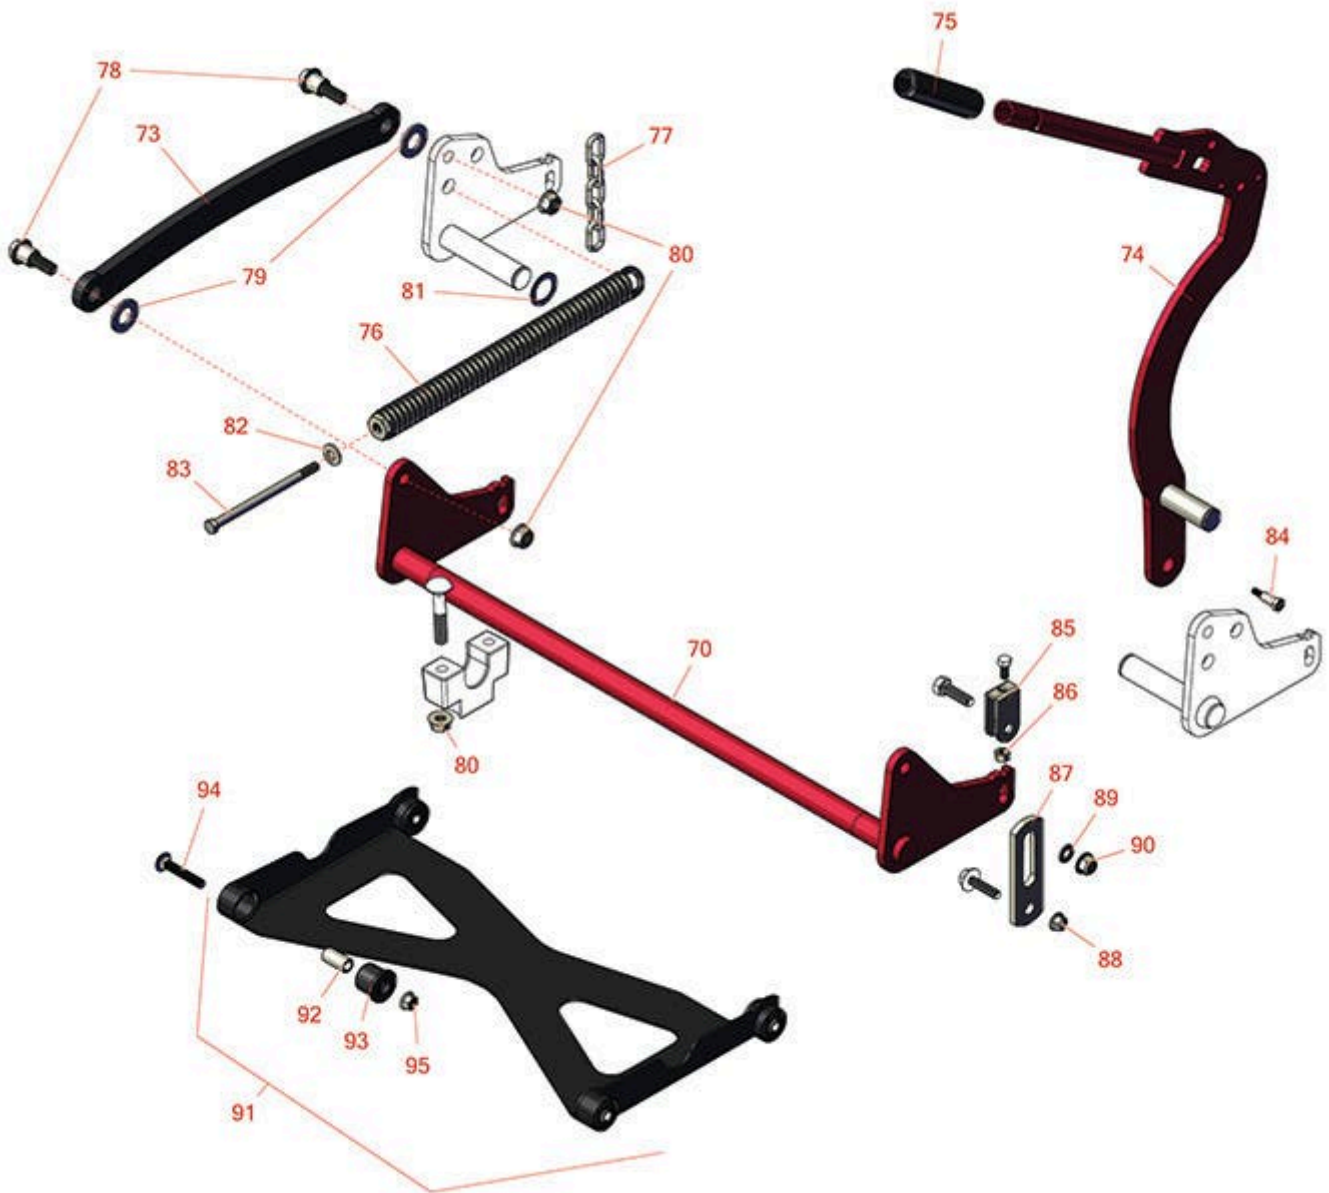

Replaces Toro GrandStand Mower Parts

Mower with 52in Deck - Models 74529

Deck Lift

All original equipment manufacturers names and part numbers are used for identification purposes only, and we are in no way implying that our products are original equipment parts. Prices subject to change without notice.

Replaces Toro GrandStand Mower Parts

Mower with 52in Deck - Models 74529

Deck Lift

Item No	R&R Part No.	OEM Part No.	Description	Qty Req	Order Quantity
Other Parts Available					
70	R120-8405-01	120-8405-01	Shaft -Cross - Front	1	
73	R127-1948-03	127-1948-03	Lift Link	2	
74	R130-1775-01	130-1775-01	Lever-Lift	1	
75	R115-3592	115-3592	Grip - Foam	1	
76	R116-0886	116-0886	Spring - Extension	1	
77	R1-633447	1-633447	Chain - Deck Lift	1	
78	R116-0780	116-0780	Bolt - Hx HD Fl Shoulder	4	
79	R453022	01-166-0480, 01-166-1220, 21-3880, 217-21, 30-8550, 30-9110, 3256-28, 3256-44, 46-9030, Mar-71	Washer - 3/4 SAE	4	
80	R32128-23	32128-23, 3218-23, 99-5107	Nut - Lock Hex Flanged 1/2-13	8	
81	R10-8110	10-8110	Washer - Pivot Pin	3	
82	R98-5975	98-5975	Washer - Belleville	1	
83	R323-58	100-8528, 323-36, 323-58	Bolt - Hex HD	1	
84	R119-2309	119-2309	Shoulder Bolt	1	
85	R109-9066	109-9066	Yoke - Adjust - Deck	4	