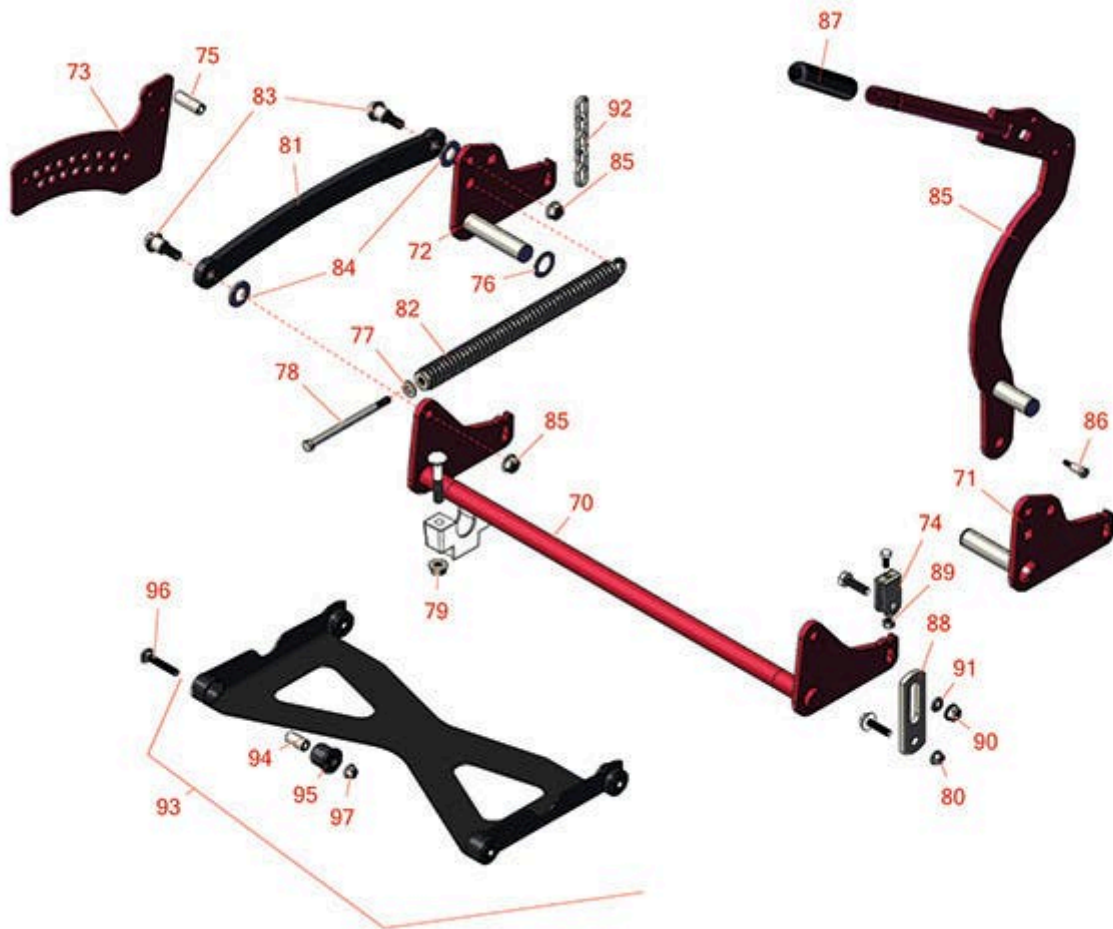

Replaces Toro GrandStand Mower Parts

Mower with 60in Deck - Model 72509

Deck Lift

All original equipment manufacturers names and part numbers are used for identification purposes only, and we are in no way implying that our products are original equipment parts. Prices subject to change without notice.

Replaces Toro GrandStand Mower Parts

Mower with 60in Deck - Model 72509

Deck Lift

Item No	R&R Part No.	OEM Part No.	Description	Qty Req	Order Quantity
---------	--------------	--------------	-------------	---------	----------------

Replaces Toro GrandStand Mower Parts

Mower with 60in Deck - Model 72509

Deck Lift

Item No	R&R Part No.	OEM Part No.	Description	Qty Req	Order Quantity
84	R453022	01-166-0480, 01-166-1220, 21-3880, 217-21, 30-8550, 30-9110, 3256-28, 3256-44, 46-9030, Mar-71	Washer - 3/4 SAE	4	
85	R130-1775-01	130-1775-01	Lever-Lift	1	
86	R119-2309	119-2309	Shoulder Bolt	1	
87	R115-3592	115-3592	Grip - Foam	1	
88	R130-6589	130-6589	Lift Link	2	
89	RP457-2	01-191-0518, 22-12-AJK, 3218-2, 513299, P457-2	Nut - Jam 5/16-18 Zinc	4	
90	R114-8417	114-8417	Locknut - 7/16-14 Nylon Hx Fl	4	

Replaces Toro GrandStand Mower Parts

Mower with 60in Deck - Model 72509

Deck Lift

Item No	R&R Part No.	OEM Part No.	Description	Qty Req	Order Quantity
91	R453011	01-166-0100, 01-166-0120, 01-166-0270, 01-166-0500, 01-166-0600, 01-166-0620, 132-4593, 2356-3, 237-12, 24-10-AD, 24-11-AD, 24-11-BD, 24-12-AD, 24-12-BD, 30-9310, 32-8190, 3256-24, 3256-3, 3256-36, 3256-4, 453011, 47-9950, 48-9220, 513458, 7-0052	Washer - Flat 3/8 SAE Y/Zinc	2	
92	R1-633447	1-633447	Chain - Deck Lift	1	
93	R137-4129	137-4129	Deck Strut Assy	1	
94	R108-6544	108-6544	Spacer	4	
95	R137-4108	137-4108	Rubber Bushing	4	
96	R3231-7	3231-33, 3231-7	Bolt - Carriage 3/8-16 x 2-1/4	4	
97	R32128-19	104-8301, 104-9301, 32128-19	Locknut - 3/8-16 Flanged Top Lock	4	