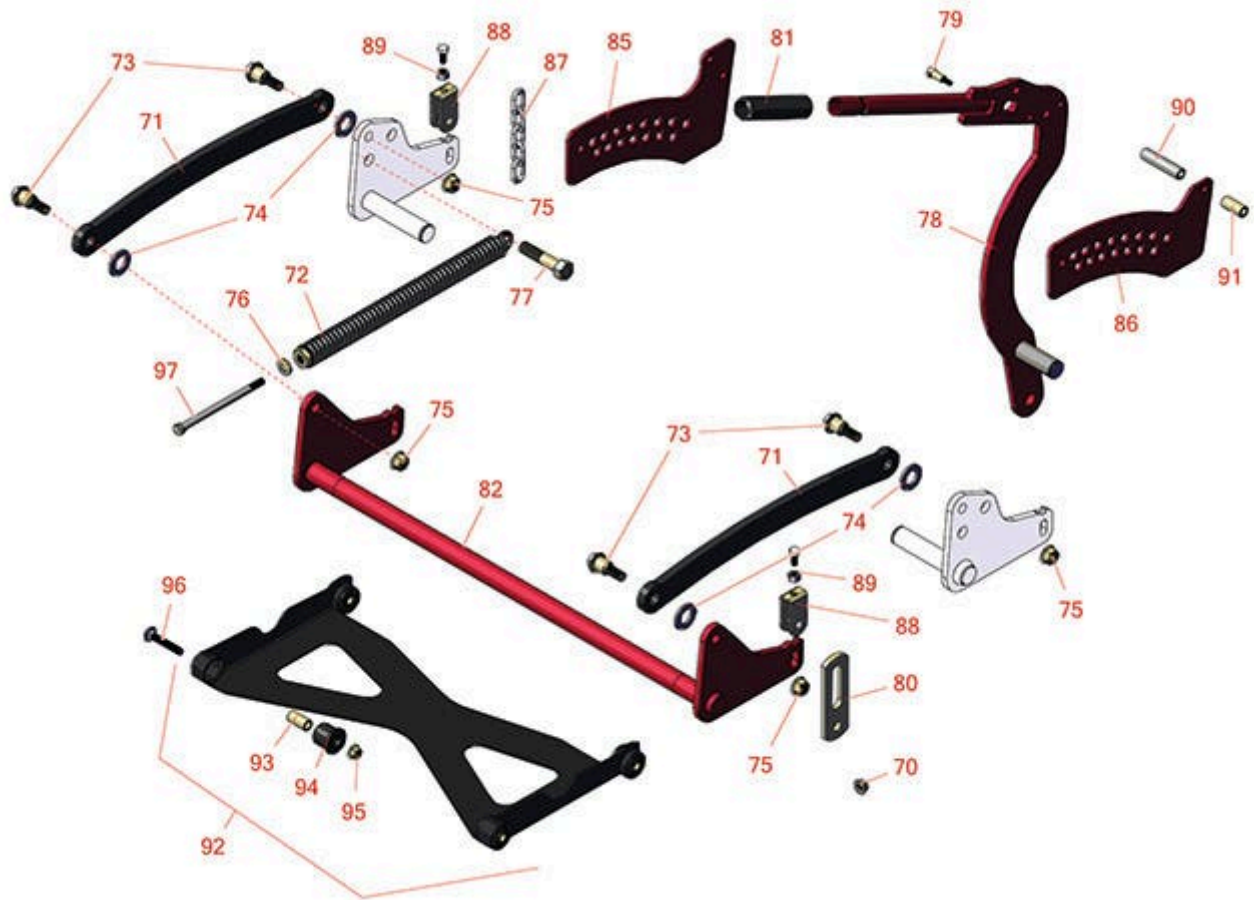

Replaces Toro GrandStand Mower Parts

Mower with 60in Deck - Model 74523

Deck Lift

All original equipment manufacturers names and part numbers are used for identification purposes only, and we are in no way implying that our products are original equipment parts. Prices subject to change without notice.

Replaces Toro GrandStand Mower Parts

Mower with 60in Deck - Model 74523

Deck Lift

Item No	R&R Part No.	OEM Part No.	Description	Qty Req	Order Quantity
---------	--------------	--------------	-------------	---------	----------------

Replaces Toro GrandStand Mower Parts

Mower with 60in Deck - Model 74523

Deck Lift

Item No	R&R Part No.	OEM Part No.	Description	Qty Req	Order Quantity
82	R120-8405-01	120-8405-01	Shaft -Cross - Front	1	
85	R132-7581	132-7581	HOC Plate and Decal Assy	1	
86	R131-1103-01	131-1103-01	Inner Plate - HOC	1	
87	R1-633447	1-633447	Chain - Deck Lift	2	
88	R109-9066	109-9066	Yoke - Adjust - Deck	4	
89	RP457-2	01-191-0518, 22-12-AJK, 3218-2, 513299, P457-2	Nut - Jam 5/16-18 Zinc	4	
90	R84-2350	84-2350	Spacer - Rake Frame	1	
91	R104-0151	104-0151	Spacer	1	
92	R137-4129	137-4129	Deck Strut Assy	1	
93	R108-6544	108-6544	Spacer	4	
94	R137-4108	137-4108	Rubber Bushing	4	
95	R3231-7	3231-33, 3231-7	Bolt - Carriage 3/8-16 x 2-1/4	4	
96	R32128-19	104-8301, 104-9301, 32128-19	Locknut - 3/8-16 Flanged Top Lock	4	
97	R323-58	100-8528, 323-36, 323-58	Bolt - Hex HD	1	