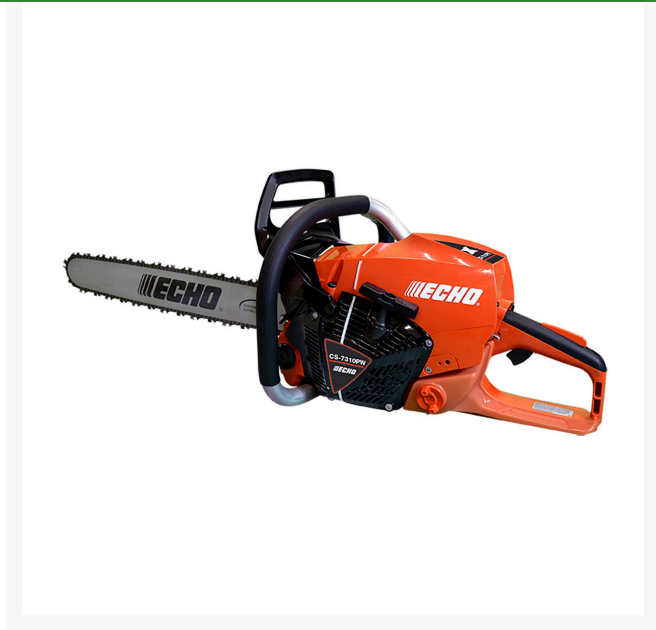

# Echo CS-7310PW-24 Chainsaw 24in 73.5CC Rear Handle RECCS7310PW-24

## Details

A professional rear handle logging chain saw equipped with a high-performance 73.5cc engine with 5.4hp featuring a full-wrap aluminum handle with rubber grip for strength and comfort. The ECHO CS-7310PW chainsaw has the cutting performance to tackle the toughest jobs with all the professional features commercial arborists and loggers require - including one of the best air cleaner systems in the industry. 73.5cc Rear Handle. 24in guide bar with .058 gauge chain.

- High-power 73.5cc 2-stroke commercial grade engine
- Full-wrap aluminum handle with rubber grip for strength and comfort
- 4-stage air cleaner system for longer air filter life
- Magnesium crankcase, sprocket cover and starter cover
- Decompression valve for easy starting
- Automatic, adjustable clutch-driven bar oiler operates only when the chain is moving to reduce oil consumption
- 19mm captive bar nuts - no chance of losing hardware
- 3-point spring vibration reduction system for operator comfort
- .058 gauge chain
- 24in guide bar

## Specifications

Manufacturer	Echo
Bar Length	24 in
Chain Gauge	.058 in
Engine Displacement	73.5 cc (4.5 cu in)
Ignition System	Digital
Oiling System	Automatic / Adjustable