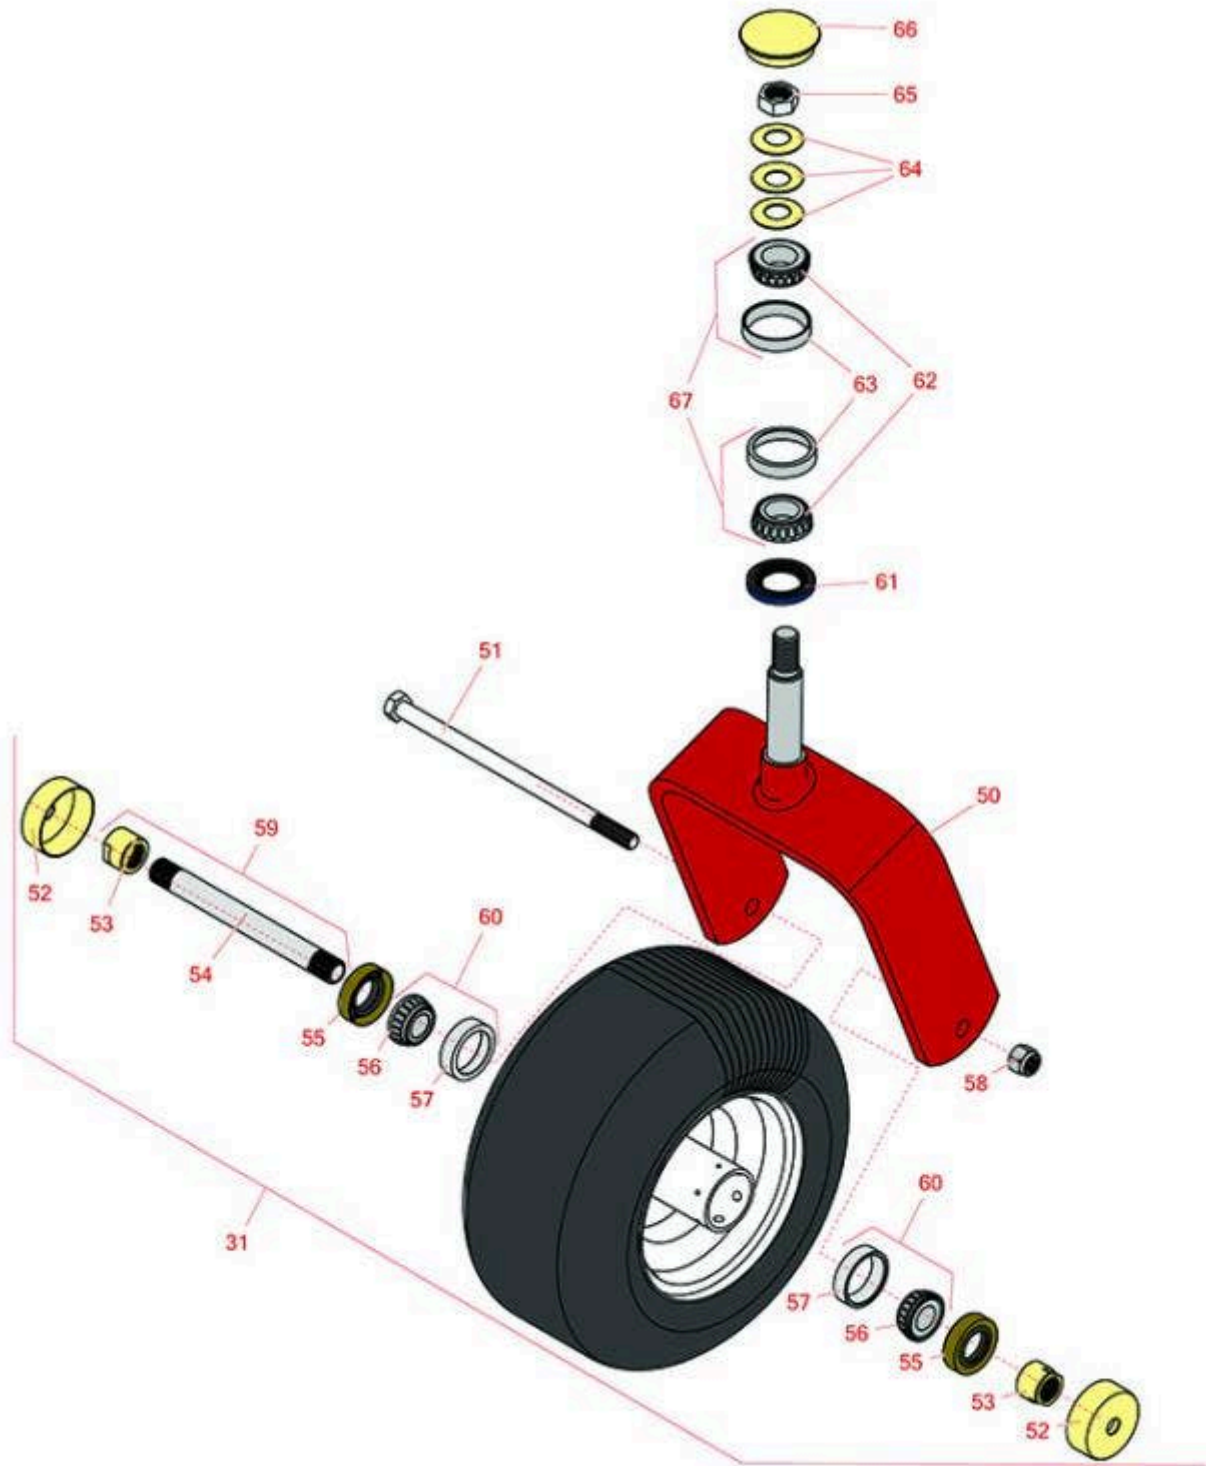

# Replaces Exmark Lazer Z Propane Parts

Zero-Turn Mower with 60in Deck - Model LZS740PKC60400  
Caster Wheel

All original equipment manufacturers names and part numbers are used for identification purposes only, and we are in no way implying that our products are original equipment parts. Prices subject to change without notice.

# Replaces Exmark Lazer Z Propane Parts

Zero-Turn Mower with 60in Deck - Model LZS740PKC60400  
Caster Wheel

Item No	R&R Part No.	OEM Part No.	Description	Qty Req	Order Quantity
<b>Tires</b>					
31	<b>R109-9127</b>	109-9127	Tire & Wheel - 13x6.50-6 Flat Free	2	
<b>Other parts Available</b>					
50	<b>R116-8888</b>	103-1474-01, 116--6707-01, 116-6707-01	Fork - Caster 7.875 in Inside	0	
51	<b>R325-39</b>	325-39	Bolt - Hx HD 1/2-13 x 9 1/2	2	
52	<b>R103-2768</b>	103-2768	Guard - Seal	4	
53	<b>R103-3051</b>	103-3051	Spacer - Nut - Hardened	4	
54	<b>R103-5156</b>	103-5156	Axle- Caster	2	
55	<b>R103-0063</b>	103-0063	Seal - Grease	4	
56	<b>R254-78</b>	1-633585	Tapered Bearing Cone	4	
57	<b>R254-79</b>	1-633584, R & R ONLY	Cup - Bearing	4	
<i>Detail Description: Use R254-79M installation mandrel to properly install race.:</i>					
58	<b>RF5003</b>	3296-23	Locknut - ESNA 1/2-13	2	
59	<b>R126-5361</b>	126-5361	Axle Assy - with Bushing - Caster	2	
60	<b>R500534</b>	1-633585, R & R ONLY	Bearing - with Cup	4	
<i>Detail Description: Kit includes: 1 ea R254-78- Bearing Cone &amp; R254-79 Bearing Cone:</i>					
61	<b>R116-5647</b>	116-5647, R & R ONLY	Seal - Grease	2	
62	<b>R254-94</b>	1-543509	Tapered Bearing Cone	4	
63	<b>R254-72</b>	1-543508	Cup - Bearing	4	