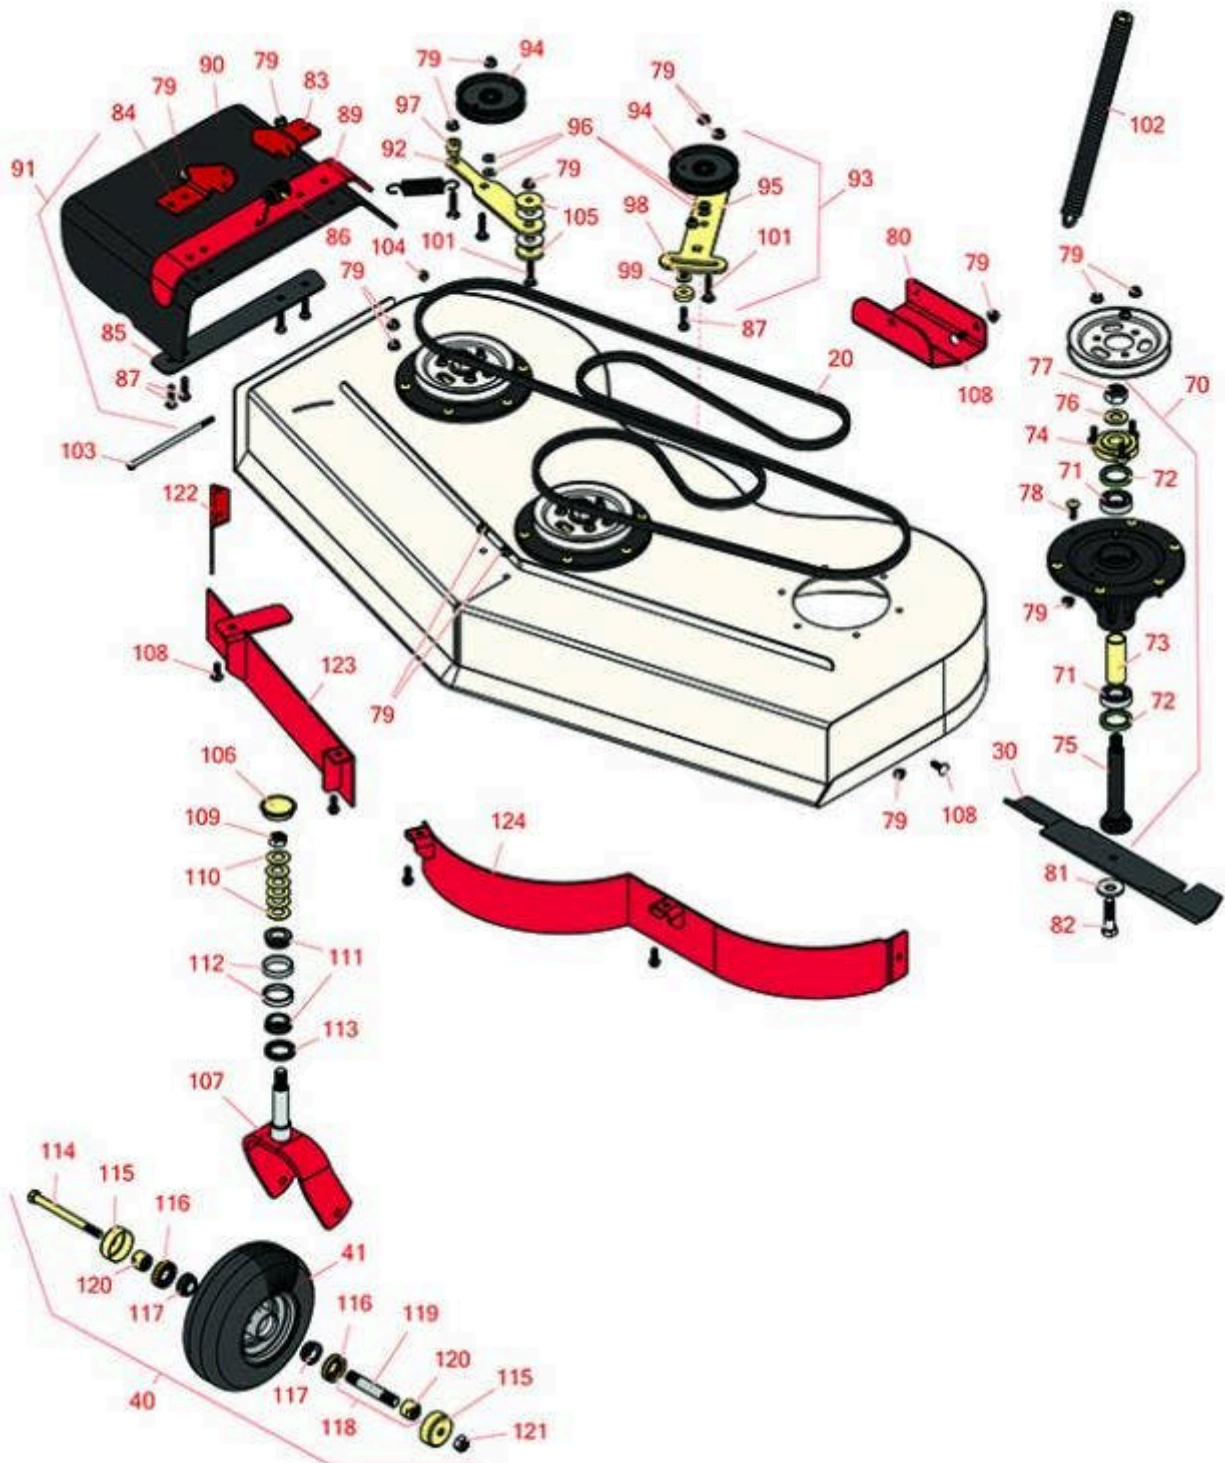

Replaces Toro GrandStand Mower Parts

Mower with 52in Deck - Models 79549

52in Deck Parts

All original equipment manufacturers names and part numbers are used for identification purposes only, and we are in no way implying that our products are original equipment parts. Prices subject to change without notice.

Replaces Toro GrandStand Mower Parts

Mower with 52in Deck - Models 79549

52in Deck Parts

Item No	R&R Part No.	OEM Part No.	Description	Qty Req	Order Quantity
Belts					
20	R114-0454	114-0454	Belt - V - Deck	1	
Rotary Blades					
30	R105-7781-03	105-7781-03	Mower Blade - 18 in High-Flow	3	
30	RRB3065-1802	105-7781-03, 1056-7781-03	Mower Blade - High-Lift 18 x 2.5in x 5/8 Mt Hole	3	
30	R108-1117	108-1117	Mower Blade Kit - 18 in High-Flow Set/6	1	
Tires					
40	R130-4558	112-3810, 112-8310, 130-4558	Wheel-Tire and Bearing Assy	2	
41	R130-4563	110-9965, 130-4563	Wheel and Tire Assy	2	
Other Parts Available					
70	R119-8560	117-6157, 119-8560	Spindle Assy	3	
71	R119-8558	119-8558, 76-7500	Bearing - Ball - Special	6	
72	R253-133	253-133	Seal - Oil	6	
73	R117-6184	117-6184	Spacer	3	
74	R117-6172	117-6172	Spindle Hub Assy w/Studs	3	
75	R119-8527	119-1851, 119-8527	Spindle Shaft and Zerk Assy	3	
76	R92-5836	92-5836	Flat Washer - Hardened	3	
77	R3296-67	3296-67	Locknut - 3/4-16 Heavy Jam RH Thread	3	