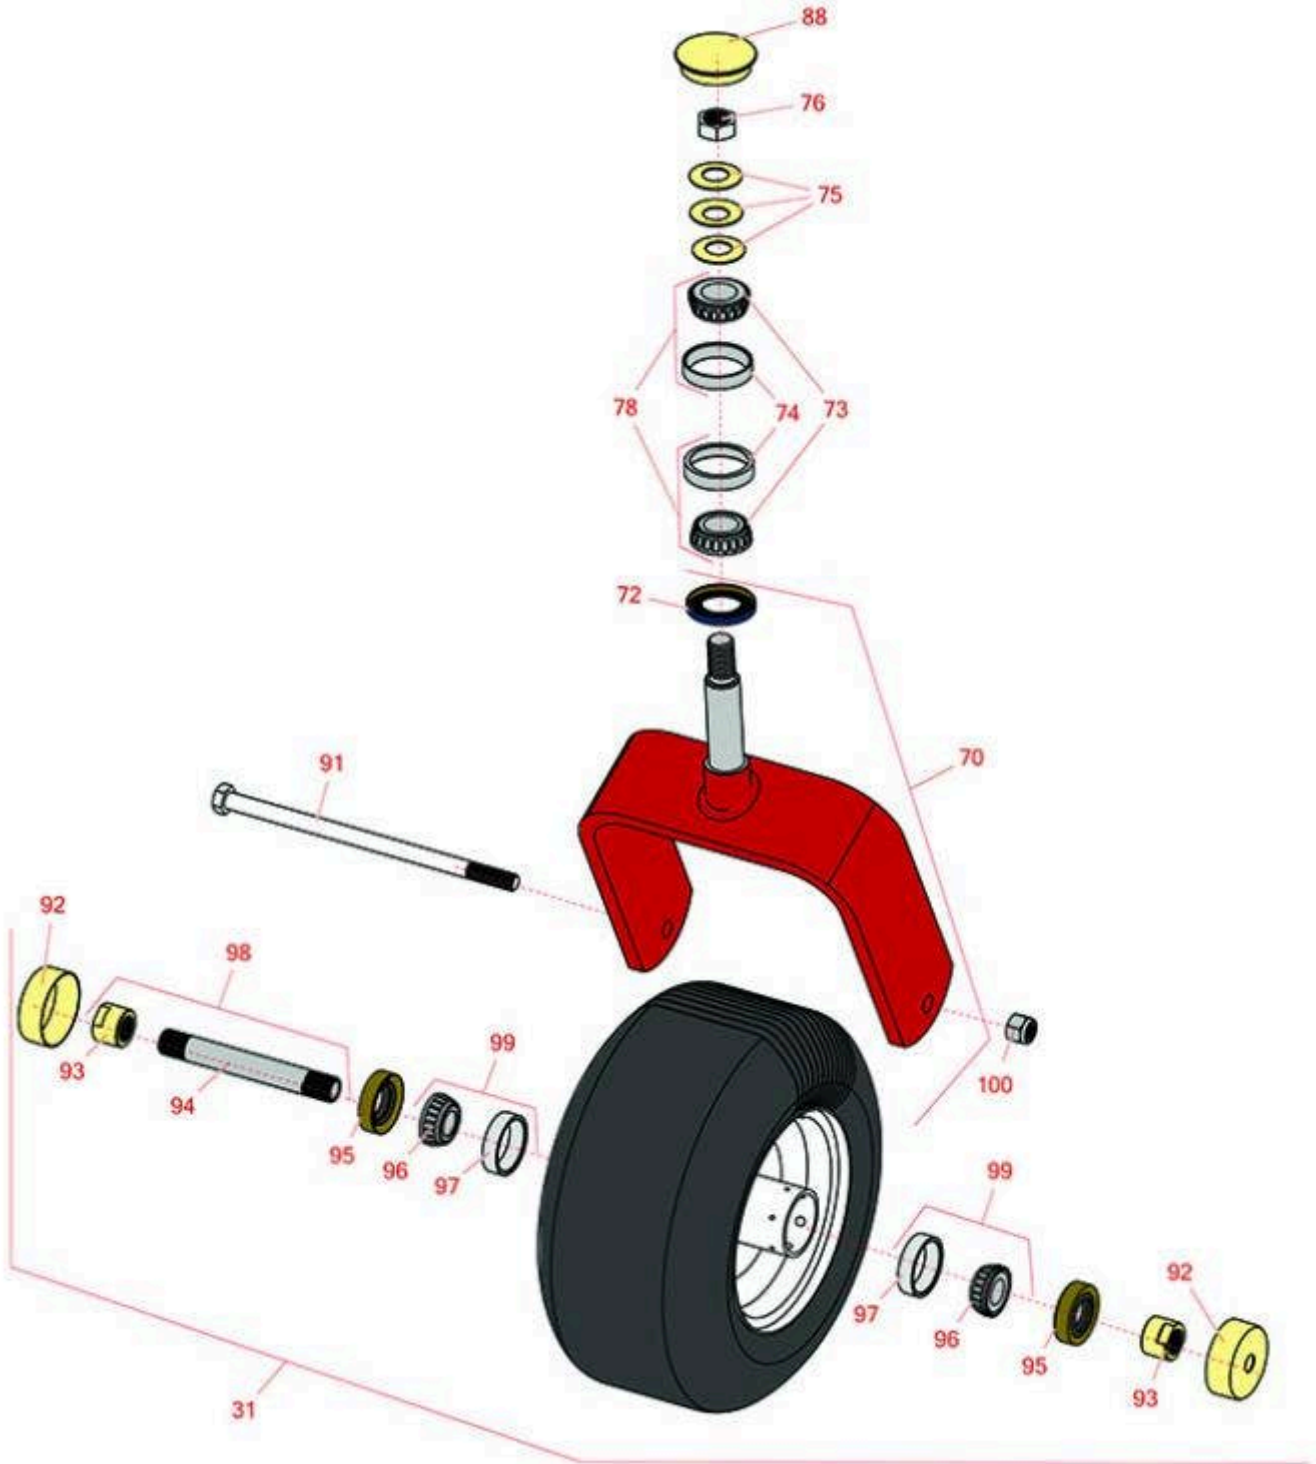

# Replaces Exmark Lazer Z DS-Series Parts

Zero-Turn Mower with 60in Deck - Model LZS902DKU605A1  
Caster Wheel

All original equipment manufacturers names and part numbers are used for identification purposes only, and we are in no way implying that our products are original equipment parts. Prices subject to change without notice.

# Replaces Exmark Lazer Z DS-Series Parts

Zero-Turn Mower with 60in Deck - Model LZS902DKU605A1  
Caster Wheel

Item No	R&R Part No.	OEM Part No.	Description	Qty Req	Order Quantity
<b>Tires</b>					
31	<b>R109-9127</b>	109-9127	Tire & Wheel - 13x6.50-6 Flat Free	2	
<b>Other Parts Available</b>					
70	<b>R116-8888</b>	103-1474-01, 116--6707-01, 116-6707-01	Fork - Caster 7.875 in Inside	2	
72	<b>R116-5647</b>	116-5647, R & R ONLY	Seal - Grease	2	
73	<b>R254-94</b>	1-543509	Tapered Bearing Cone	4	
74	<b>R254-72</b>	1-543508	Cup - Bearing	4	
75	<b>R1-633508</b>	1-633508	Washer - Spring Disc	6	
76	<b>R3296-51</b>	3296-51	Nut - Nylon Lock 3/4-10 Gr 8	2	
78	<b>R500596</b>	R & R ONLY	Tapered Bearing Set - Cup and Cone	4	
88	<b>R103-4882</b>	103-4882	Grease Cap - Castor	2	
91	<b>R325-39</b>	325-39	Bolt - Hx HD 1/2-13 x 9 1/2	2	
92	<b>R103-2768</b>	103-2768	Guard - Seal	4	
93	<b>R103-3051</b>	103-3051	Spacer - Nut - Hardened	4	
94	<b>R103-5156</b>	103-5156	Axle- Caster	2	
95	<b>R103-0063</b>	103-0063	Seal - Grease	4	
96	<b>R254-78</b>	1-633585	Tapered Bearing Cone	4	
97	<b>R254-79</b>	1-633584, R & R ONLY	Cup - Bearing	4	

# Replaces Exmark Lazer Z DS-Series Parts

*Zero-Turn Mower with 60in Deck - Model LZS902DKU605A1  
Caster Wheel*

Item No	R&R Part No.	OEM Part No.	Description	Qty Req	Order Quantity
98	<b>R126-5361</b>	126-5361	Axle Assy - with Bushing - Caster	2	
99	<b>R500534</b>	1-633585, R & R ONLY	Bearing - with Cup	4	
100	<b>RF5003</b>	3296-23	Locknut - ESNA 1/2-13	2	