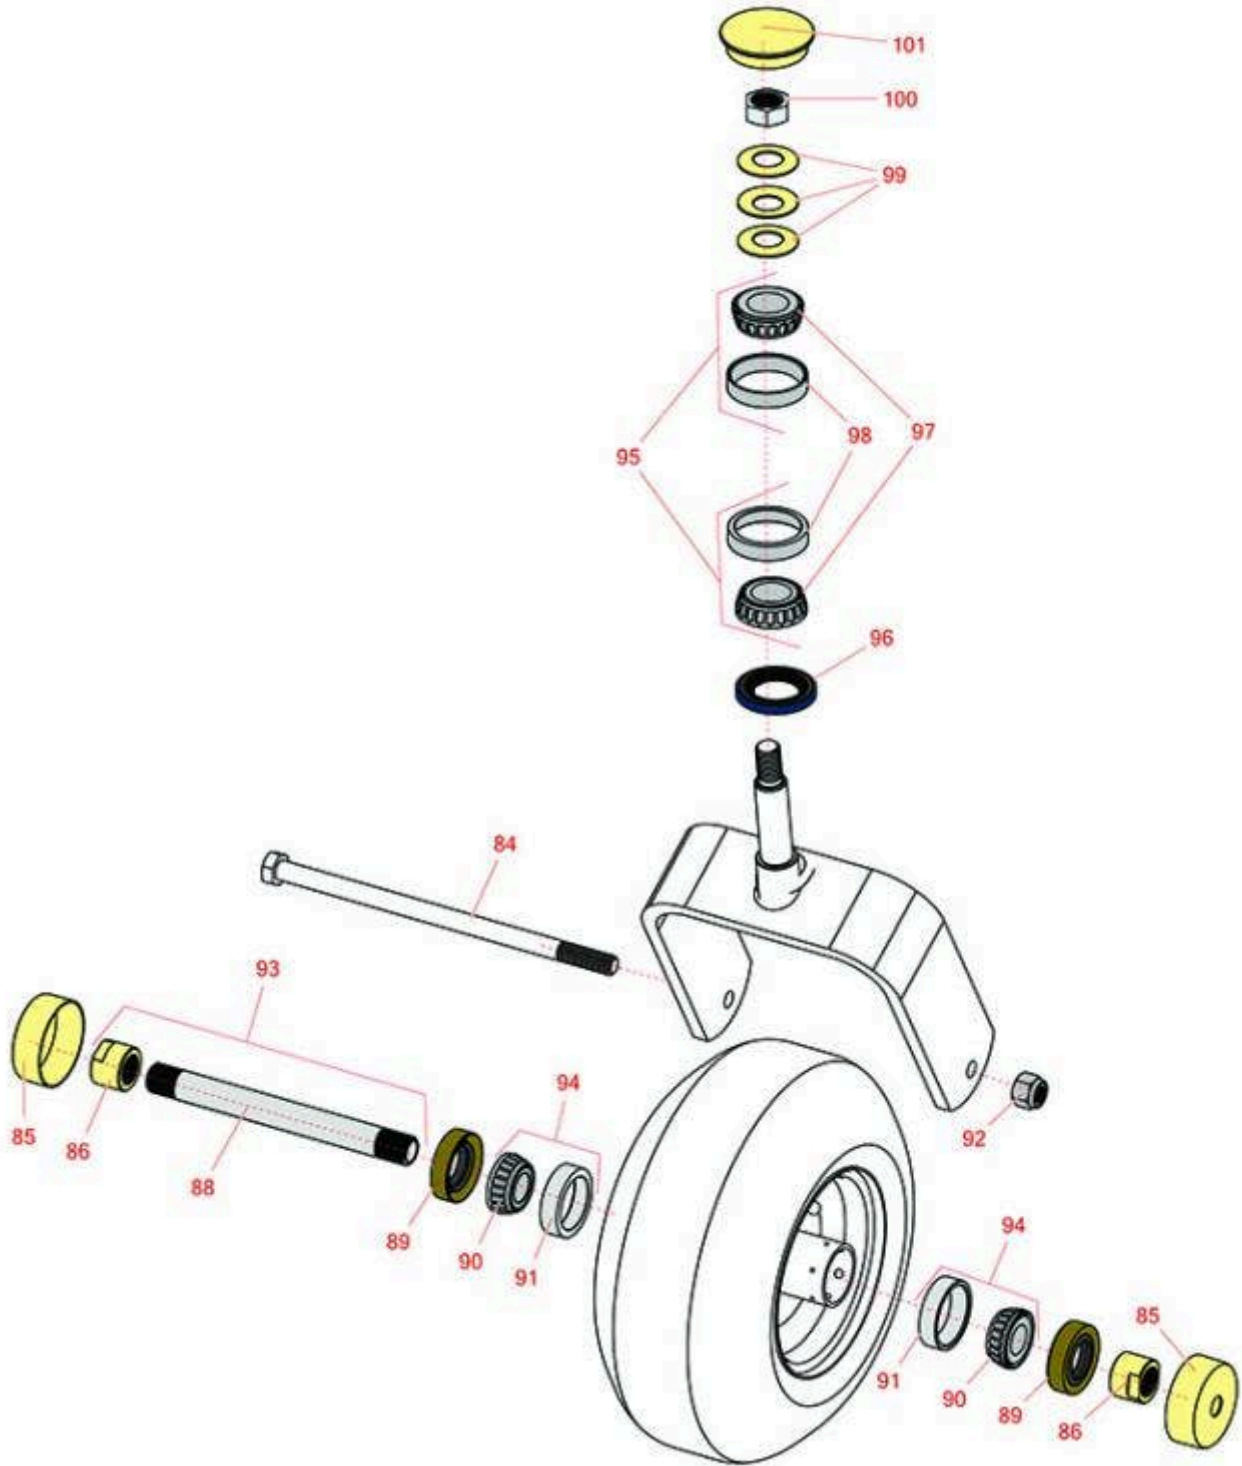

Replaces Exmark Lazer Z DS-Series Parts

Zero-Turn Mower with 72in Deck - Model LZS902DKU72R00
Caster Wheel

All original equipment manufacturers names and part numbers are used for identification purposes only, and we are in no way implying that our products are original equipment parts. Prices subject to change without notice.

Replaces Exmark Lazer Z DS-Series Parts

Zero-Turn Mower with 72in Deck - Model LZS902DKU72R00
Caster Wheel

Item No	R&R Part No.	OEM Part No.	Description	Qty Req	Order Quantity
Other parts					
84	R325-39	325-39	Bolt - Hx HD 1/2-13 x 9 1/2	2	
85	R103-2768	103-2768	Guard - Seal	4	
86	R103-3051	103-3051	Spacer - Nut - Hardened	4	
88	R103-5156	103-5156	Axle- Caster	2	
89	R103-0063	103-0063	Seal - Grease	4	
90	R254-78	1-633585	Tapered Bearing Cone	4	
91	R254-79	1-633584, R & R ONLY	Cup - Bearing	4	
<i>Tech Note: Use R254-79M installation mandrel to properly install race.:</i>					
92	RF5003	3296-23	Locknut - ESNA 1/2-13	2	
93	R126-5361	126-5361	Axle Assy - with Bushing - Caster	2	
94	R500534	1-633585, R & R ONLY	Bearing - with Cup	4	
95	R500596	R & R ONLY	Tapered Bearing Set - Cup and Cone	4	
96	R116-5647	116-5647, R & R ONLY	Seal - Grease	2	
97	R254-94	1-543509	Tapered Bearing Cone	4	
98	R254-72	1-543508	Cup - Bearing	4	
99	R1-633508	1-633508	Washer - Spring Disc	6	
100	R3296-51	3296-51	Nut - Nylon Lock 3/4-10 Gr 8	2	
101	R103-4882	103-4882	Grease Cap - Castor	2	