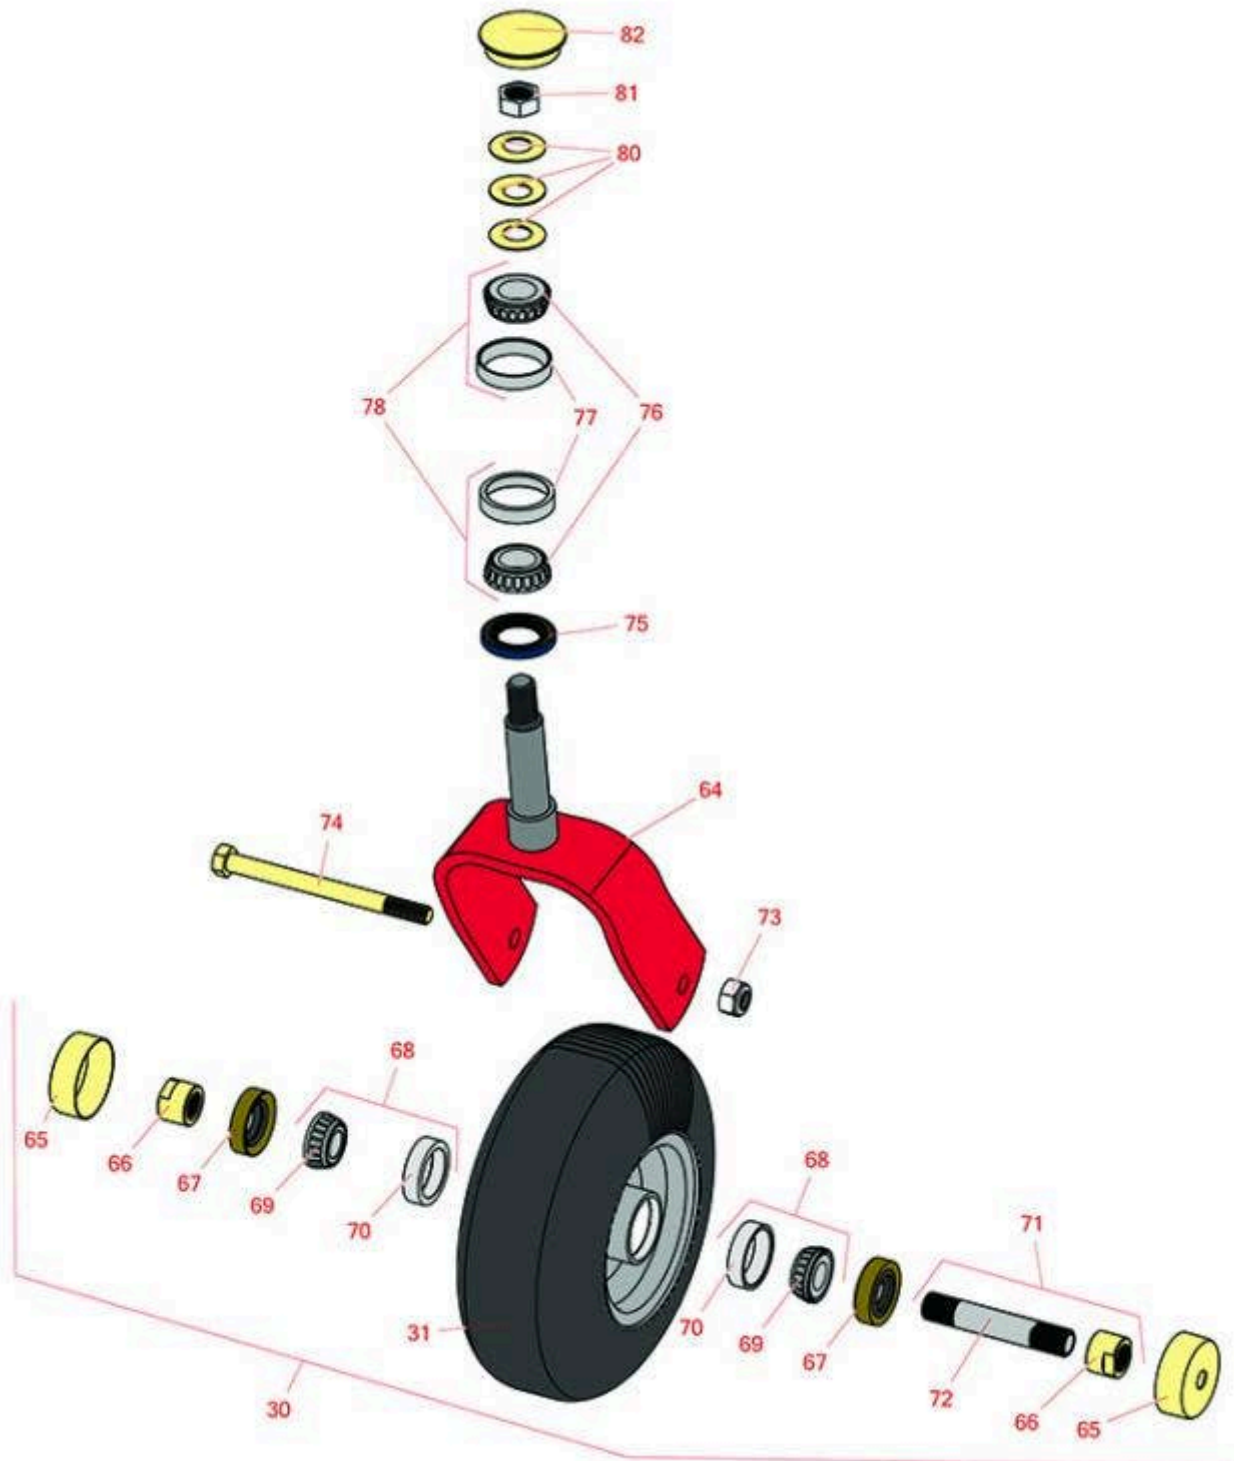

Replaces Exmark Vantage S-Series Parts

Stand-On Mower with 36in Deck - Model VTS541CKA36300
Caster Wheel

All original equipment manufacturers names and part numbers are used for identification purposes only, and we are in no way implying that our products are original equipment parts. Prices subject to change without notice.

Replaces Exmark Vantage S-Series Parts

Stand-On Mower with 36in Deck - Model VTS541CKA36300
Caster Wheel

Item No	R&R Part No.	OEM Part No.	Description	Qty Req	Order Quantity
Tires					
30	R130-4558	112-3810	Wheel-Tire and Bearing Assy	2	
31	R130-4563	110-9965	Wheel and Tire Assy	2	
Other Parts Available					
64	R121-7988-01	121-7988-01	Fork - Caster	2	
65	R103-2768	103-2768	Guard - Seal	4	
66	R103-3051	103-3051	Spacer - Nut - Hardened	4	
67	R103-0063	103-0063	Seal - Grease	4	
68	R500534	1-633585, R & R ONLY	Bearing - with Cup	4	
<i>Detail Description: Kit includes: 1 ea R254-78- Bearing Cone & R254-79 Bearing Cone:</i>					
69	R254-78	1-633585	Tapered Bearing Cone	4	
70	R254-79	1-633584, R & R ONLY	Cup - Bearing	4	
<i>Detail Description: Use R254-79M installation mandrel to properly install race.:</i>					
71	R126-5359	126-5359	Caster Axle Assy w/Bushing	2	
72	R103-3157	103-3157	Axle - Caster Wheel	2	
73	R3296-25	3296-45	Locknut - 1/2-13 Heavy ESNA	2	
74	R325-20	325-20	Bolt - Hx HD 1/2-13 x 6	2	
75	R116-5647	116-5647, R & R ONLY	Seal - Grease	2	
76	R254-94	1-543509	Tapered Bearing Cone	4	
77	R254-72	1-543508	Cup - Bearing	4	

Replaces Exmark Vantage S-Series Parts

*Stand-On Mower with 36in Deck - Model VTS541CKA36300
Caster Wheel*

Item No	R&R Part No.	OEM Part No.	Description	Qty Req	Order Quantity
78	R500596	R & R ONLY	Tapered Bearing Set - Cup and Cone	4	
80	R1-633508	1-633508	Washer - Spring Disc	6	
81	R3296-51	3296-51	Nut - Nylon Lock 3/4-10 Gr 8	2	
82	R103-4882	103-4882	Grease Cap - Castor	2	