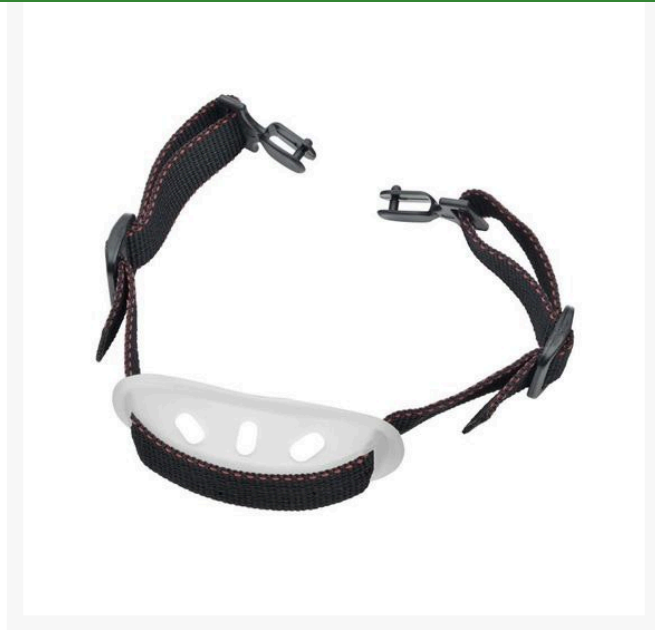

Strap - Hard Hat Chin R7027

Details

Keeps hard hat in place so you're protected when your work activity risks losing it. Securely attaches to all 3M hard hats. Chin cup vented for comfort. One size adjusts to fit all.

- Securely attaches to all 3M hard hats
- Vented chin cup
- One size adjusts to fit all

Specifications

Manufacturer

Elvex

TURF Handels GmbH

Am Hartboden 48 Gratkorn, 8101

+43 3124 29064-17

<https://turf.rrproducts.com/>