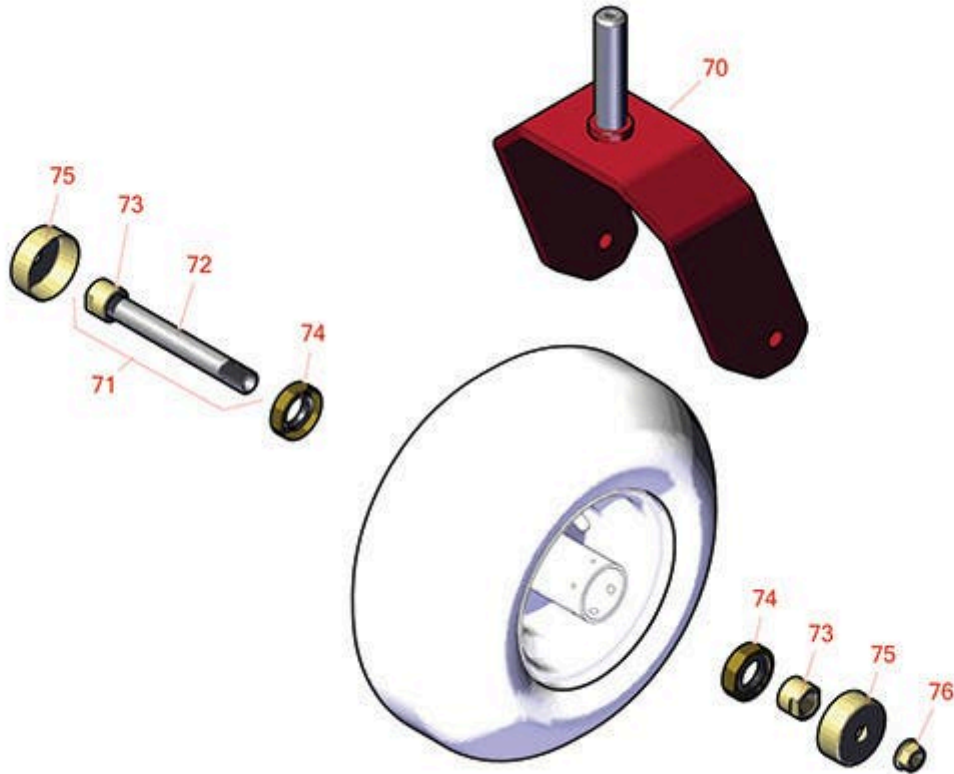

# Replaces Toro Z Master 2000 Parts

Zero Turn Mower with 60in Deck - Model 77293  
Caster Wheel

All original equipment manufacturers names and part numbers are used for identification purposes only, and we are in no way implying that our products are original equipment parts. Prices subject to change without notice.

# Replaces Toro Z Master 2000 Parts

Zero Turn Mower with 60in Deck - Model 77293

Caster Wheel

Item No	R&R Part No.	OEM Part No.	Description	Qty Req	Order Quantity
70	<b>R126-4312-01</b>	126-4312-01	Fork - Caster	2	
71	<b>R126-7796</b>	126-7796	Caster Axle Assy	2	
72	<b>R126-5220</b>	126-5220	Axle-Caster	2	
73	<b>R103-3051</b>	103-3051	Spacer - Nut - Hardened	2	
74	<b>R103-0063</b>	103-0063	Seal - Grease	2	
75	<b>R103-2768</b>	103-2768	Guard - Seal	2	
76	<b>R32128-23</b>	32128-23, 3218-23, 99-5107	Nut - Lock Hex Flanged 1/2-13	2	