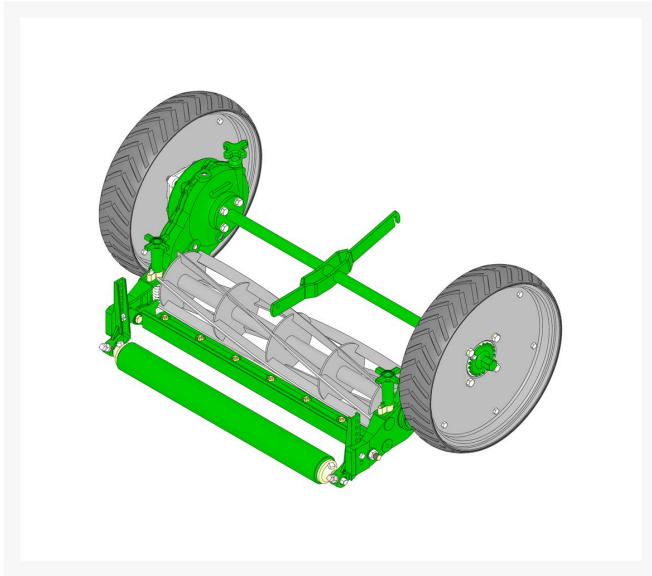

# Complete Premier Cutting Unit

R81101

## Details

R&R Cutting Units Complete with R502671 6 Blade Reel, R101250 Bedknife, R700500G Solid Roller & R70097B Wheel Assembly