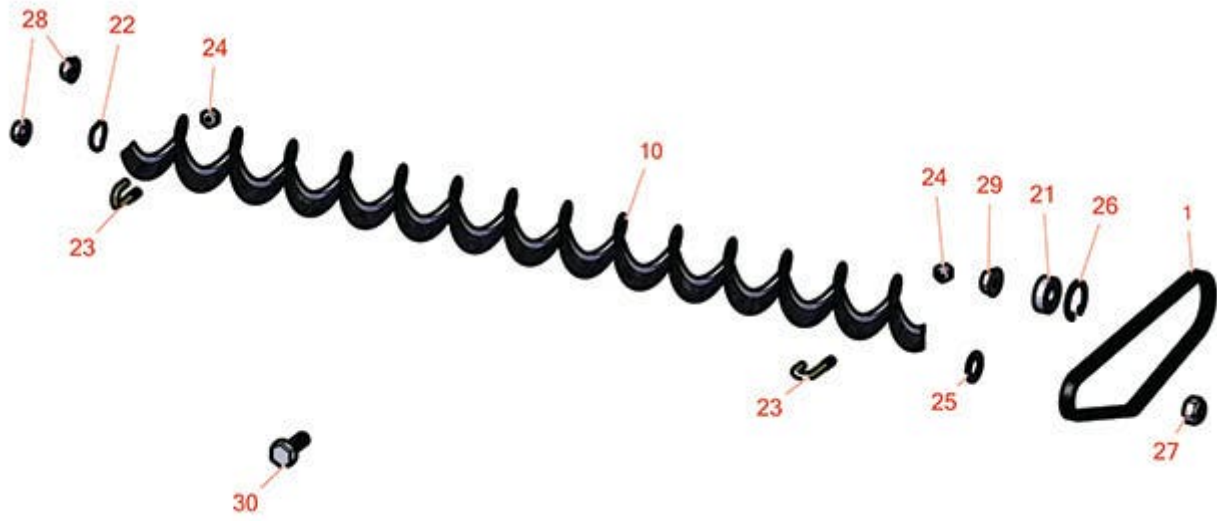

Replaces Toro Greensmaster TriFlex 3320 Parts

DPA Cutting Unit - Models 04651, 04653 & 04655
Rear Roller Brush - Model 04650

All original equipment manufacturers names and part numbers are used for identification purposes only, and we are in no way implying that our products are original equipment parts. Prices subject to change without notice.

Replaces Toro Greensmaster TriFlex 3320 Parts

DPA Cutting Unit - Models 04651, 04653 & 04655
Rear Roller Brush - Model 04650

Item No	R&R Part No.	OEM Part No.	Description	Qty Req	Order Quantity
Belts					
1	R105-5720	105-5720	Belt - Poly V	1	
Rollers					
10	R105-6792	104-1829, 105-6792	Brush - Rear Roller	1	
Other Parts Available					
21	R251-259	251-259, 251-307	Bearing - Ball	1	
22	R115-7143	115-7143	Spring - Wave	1	
23	R104-1830	104-1830	Bolt - J	2	
24	R3296-2	32127-10, 3296-2, 9157404	Nut - #10 Lock	2	
25	R112-6957	112-6957	Washer - Hardened	2	
26	R104-4727	104-4727	Ring - Retaining	1	
27	R121-4600	121-4600	Locknut - 3/8-16 Hx HD Jam Nylon Ins	1	
28	R32128-33	32128-33	Nut - 1/4-20 Flanged Serr	2	
28	R301504	2296-42, 301504, 32127-24, 32128-33, 32146-17, 3296-16, 3296-42, 3296-42, 915661P	Locknut - ESNA 1/4-20	2	
29	R104-8300	104-8300, 104-8300, 119-4041	Locknut - 5/16-18 Flanged Y/Zinc	5	

Replaces Toro Greensmaster TriFlex 3320 Parts

DPA Cutting Unit - Models 04651, 04653 & 04655
Rear Roller Brush - Model 04650

Item No	R&R Part No.	OEM Part No.	Description	Qty Req	Order Quantity
30	R3234-29	3234-17, 3234-29	Bolt - 5/16-18x1 Serr Hex	1	