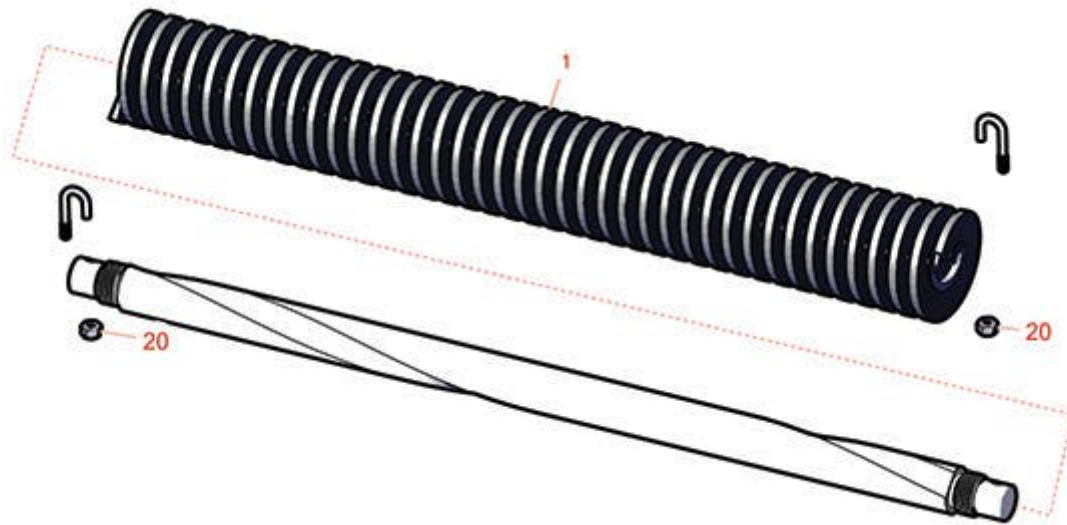

# Replaces Toro Greensmaster TriFlex 3400 Parts

*DPA Cutting Unit - Models 04651, 04653 & 04655  
Groomer Brush - Model 04713*

All original equipment manufacturers names and part numbers are used for identification purposes only, and we are in no way implying that our products are original equipment parts. Prices subject to change without notice.

# Replaces Toro Greensmaster TriFlex 3400 Parts

*DPA Cutting Unit - Models 04651, 04653 & 04655  
Groomer Brush - Model 04713*

Item No	R&R Part No.	OEM Part No.	Description	Qty Req	Order Quantity
<b>Brushes</b>					
1	<b>R105-9635</b>	105-9635	Brush - Groomer	1	
<b>Other Parts Available</b>					
20	<b>R120-9659</b>	120-9659	Nut - 10-24 Lock, Nylon Insert	2	