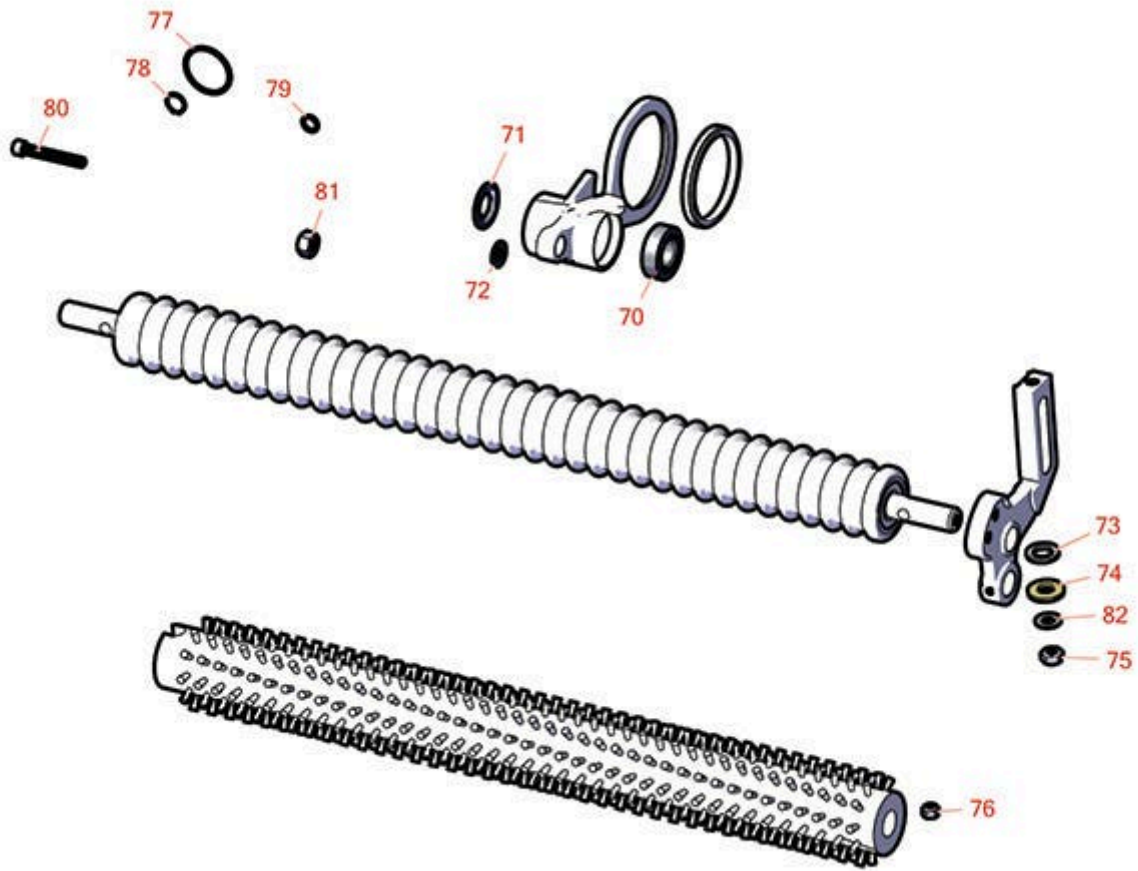

Replaces Toro Greensmaster e1021 Parts

Mower - Model 04835

Universal Groomer Drive - Model 04707

All original equipment manufacturers names and part numbers are used for identification purposes only, and we are in no way implying that our products are original equipment parts. Prices subject to change without notice.

Replaces Toro Greensmaster e1021 Parts

Mower - Model 04835

Universal Groomer Drive - Model 04707

Item No	R&R Part No.	OEM Part No.	Description	Qty Req	Order Quantity
70	R115-6869	115-6869	Bearing - Ball -Stainless	2	
71	R115-6923	115-6923	Shield - Bearing - Flocked	2	
72	R94-6936	94-6936, 94-9236	Washer - Hardened - 5/16 SAE	1	
73	R62-7120	62-7120	Washer	2	
74	R98-5975	98-5975	Washer - Belleville	2	
75	R3296-29	1-804256, 3290-357, 3296-29, 915662P	Locknut - 5/16-18 ESNA	2	
75	R3296-39	32127-25, 32128-36, 3290-357, 3296-17, 3296-22, 3296-39, 915663P, 99-7443	Locknut - 3/8-16 Nylon	2	
75	R32128-43	30-8990, 32128-43, 3290-357	Nut - Flanged Whiz - 3/8-16	2	
75	R32153-3	119-4038, 22-12-AJFD, 32127-35, 32146-5, 32153-3, 3296-18, 3296-29, 3296-31, N/A	Locknut - 5/16-18 ESNA Zinc	2	
76	R3296-56	3296-56	Nut - Lock - 1/4-20 ESNA Jam	2	
77	R340-64	340-64	O-Ring - Seal	1	
78	R458006	32151-61	Ring - Retaining	1	