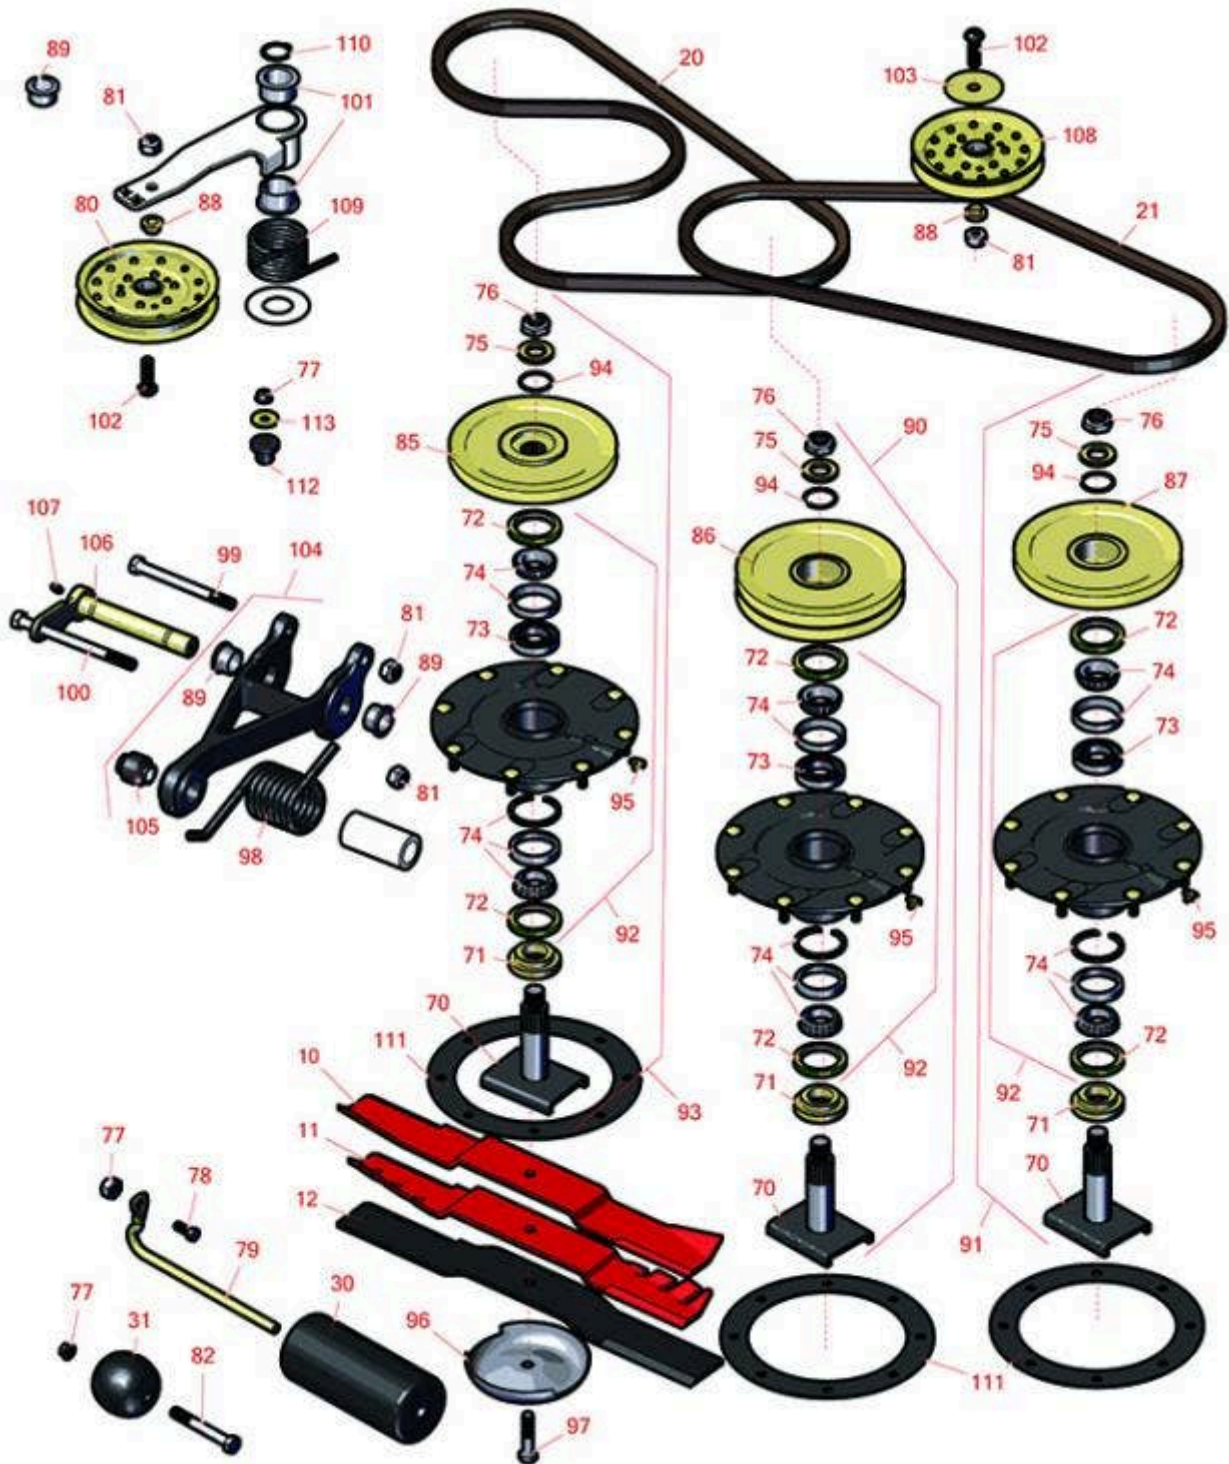

Replaces Toro Groundsmaster 7200

Parts

Zero-Turn Mower with 62in Deck - Model 30462

62in Rotary Deck - Model 30457

All original equipment manufacturers names and part numbers are used for identification purposes only, and we are in no way implying that our products are original equipment parts. Prices subject to change without notice.

Replaces Toro Groundsmaster 7200 Parts

Zero-Turn Mower with 62in Deck - Model 30462
62in Rotary Deck - Model 30457

Item No	R&R Part No.	OEM Part No.	Description	Qty Req	Order Quantity
Rotary Blades					
10	R92-5608	92-5608, 92-5608-03	Mower Blade - 21.75 in	3	
11	RRB4045-2102	104-1303, 107-0214, 107-0214-03, 92-5608M	Mower Blade - Mulcher 21.75 x 2.5in x 1/2 Mt Hole	3	
11	R92-5608M	104-1303, 107-0214-03, 92-5608M	Mower Blade - Mulcher 21.75 x 2.5in x 1/2 Mt Hole	0	
12	R110-6115-03	110-6115-03	Mower Blade - No Lift - 21.75 in	3	
12	RRB1060-2102	110-6115-03	Mower Blade - Low Lift 21.75 x 2.5in x 1/2 Mt Hole	3	
Belts					
20	R110-9594	110-9594	Belt - V	1	
21	R110-9595	110-9595	Belt - V	1	
Tires & Rollers					
30	R68-6710	68-6710	Roller - Rotary Deck	1	
31	R29-4820	29-4820	Roller	2	
Other Parts Available					
70	R104-3554	104-3554	Shaft - Spindle Assy.	1	
70	R139-1044	139-1044	Shaft - Spindle Assy	1	
71	R92-9800	69-6950, 69-6980, 92-9800	Spacer - Spindle	1	
71	R138-6416	138-6416	Spacer - Spindle Shaft	1	
72	R253-154	253-154	Seal - Spindle	2	