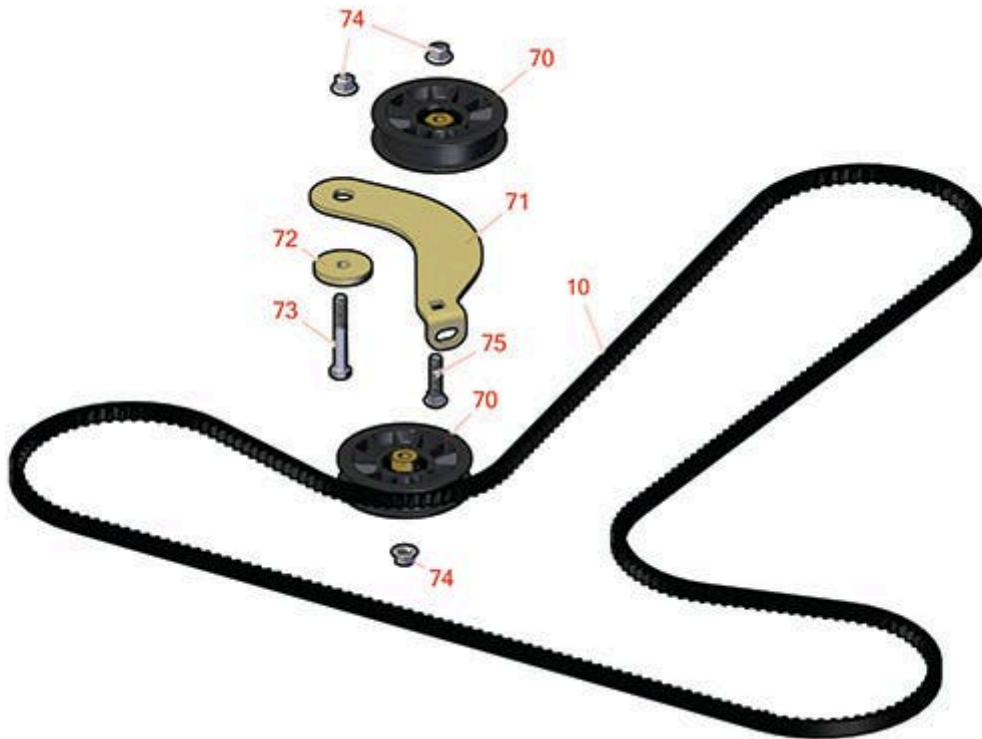

# Replaces Toro Titan ZX 4800 Parts

Zero Turn Mower with 48in Deck - Model 74830

Traction Drive Assembly

All original equipment manufacturers names and part numbers are used for identification purposes only, and we are in no way implying that our products are original equipment parts. Prices subject to change without notice.

# Replaces Toro Titan ZX 4800 Parts

Zero Turn Mower with 48in Deck - Model 74830

Traction Drive Assembly

Item No	R&R Part No.	OEM Part No.	Description	Qty Req	Order Quantity
---------	--------------	--------------	-------------	---------	----------------

### Other Parts Available

70	<b>R109-3397</b>	109-3397	Pulley - Idler - Flat 3.5 in	2	
----	------------------	----------	------------------------------	---	--

71	<b>R117-5350</b>	117-5350	Idler Arm	1	
----	------------------	----------	-----------	---	--

74	<b>R104-8301</b>	104-8301, 104-9301, 109-6658, 133-7570	Locknut - 3/8-16 Nylon Flanged	3	
----	------------------	---	--------------------------------	---	--

75	<b>R3231-4</b>	01-157-0440, 01-173-0612, 3231-4	Bolt - Carriage 3/8-16 x 1-1/2	1	
----	----------------	--	--------------------------------	---	--