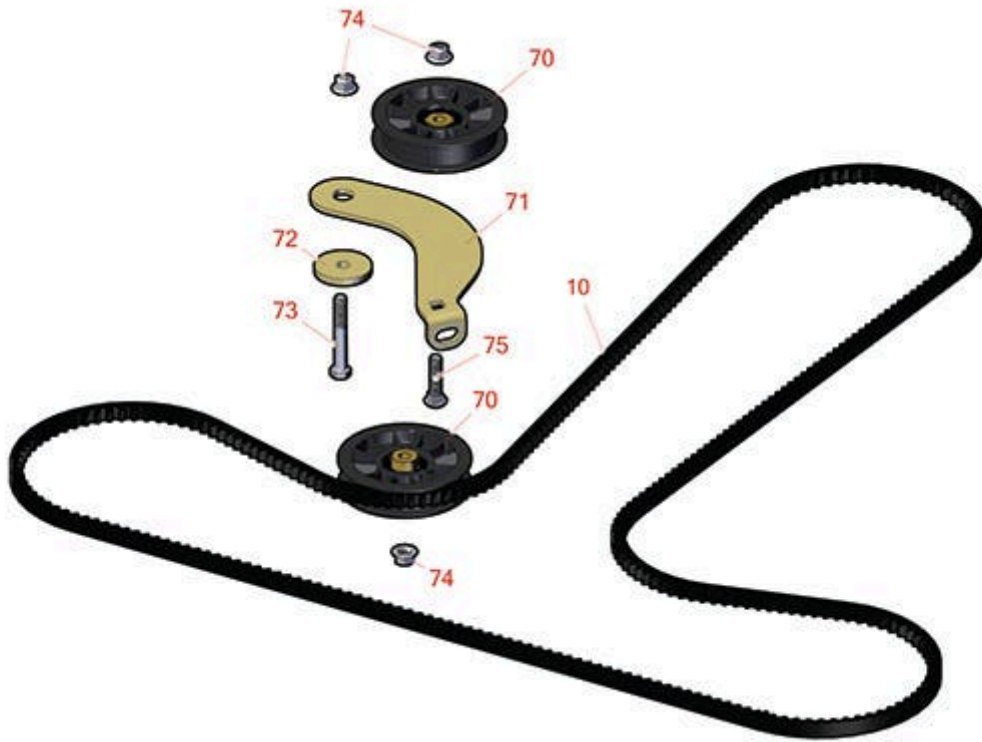

# Replaces Toro Titan ZX 4800 Parts

Zero Turn Mower with 48in Deck - Model 74912  
Traction Drive Assembly

All original equipment manufacturers names and part numbers are used for identification purposes only, and we are in no way implying that our products are original equipment parts. Prices subject to change without notice.

# Replaces Toro Titan ZX 4800 Parts

Zero Turn Mower with 48in Deck - Model 74912

Traction Drive Assembly

Item No	R&R Part No.	OEM Part No.	Description	Qty Req	Order Quantity
---------	--------------	--------------	-------------	---------	----------------

### Other Parts Available

70	<b>R109-3397</b>	109-3397	Pulley - Idler - Flat 3.5 in	2	
----	------------------	----------	------------------------------	---	--

71	<b>R117-5350</b>	117-5350	Idler Arm	1	
----	------------------	----------	-----------	---	--

74	<b>R104-8301</b>	104-8301, 104-9301, 109-6658, 133-7570	Locknut - 3/8-16 Nylon Flanged	3	
----	------------------	---	--------------------------------	---	--

75	<b>R3231-4</b>	01-157-0440, 01-173-0612, 3231-4	Bolt - Carriage 3/8-16 x 1-1/2	1	
----	----------------	--	--------------------------------	---	--