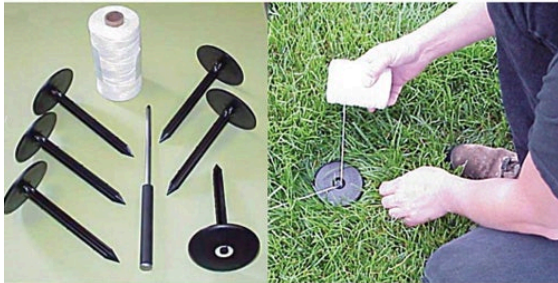

ProLine Replacement Markers - Pkg/10

RAF2723

Details

Measure only once and permanently locate layout points for any sports field. These one-piece durable marker anchors with built-in string guide are easy to install. Simply punch a hole in the ground with the starter tool, set the marker, string the line and stripe. If the line fades, re-stripe or re-string the markers with no re-measuring. Unique design will not catch cleats or attract debris. Anchor sets include anchors, starter tool and 600' of cord.

- Permanent field layout markers
- Will not catch cleats or debris
- Sets include anchors, starter tool and 600' of cord

Specifications

Manufacturer	New Stripe
Package Quantity	10

TURF Handels GmbH

Am Hartboden 48 Gratkorn, 8101
+43 3124 29064-17