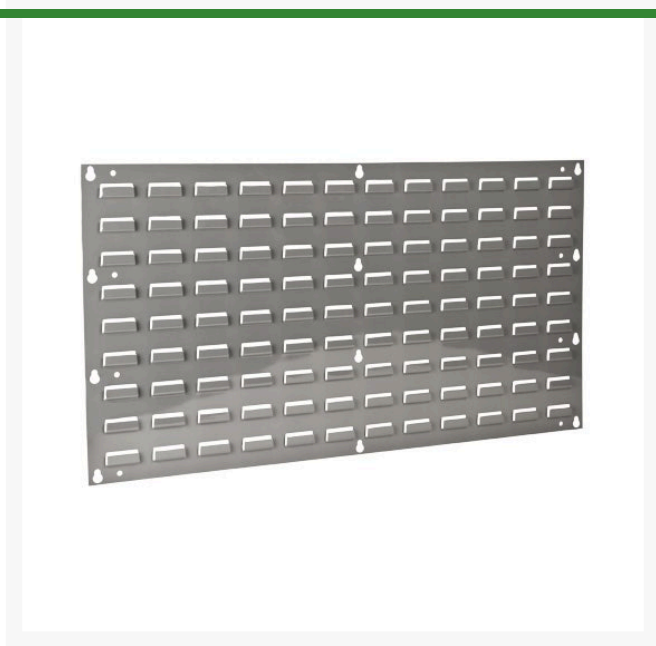

AkroBins Louvered Panel - 35-3/4 x 19

RAM30-636

Details

Louvered panels and racks allow all sizes of AkroBins to be arranged and rearranged in unlimited configurations. They may be wall mounted or mounted on benches, carts, or even inside cabinets. Freestanding louvered racks are also available.

- May be mounted on benches, carts or inside cabinets
- Louvered panels
- Accommodates all sizes of AkroBins
- Panel 35-3/4" x 19"

Specifications

Manufacturer

Akro-Mills

TURF Handels GmbH

Am Hartboden 48 Gratkorn, 8101
+43 3124 29064-17