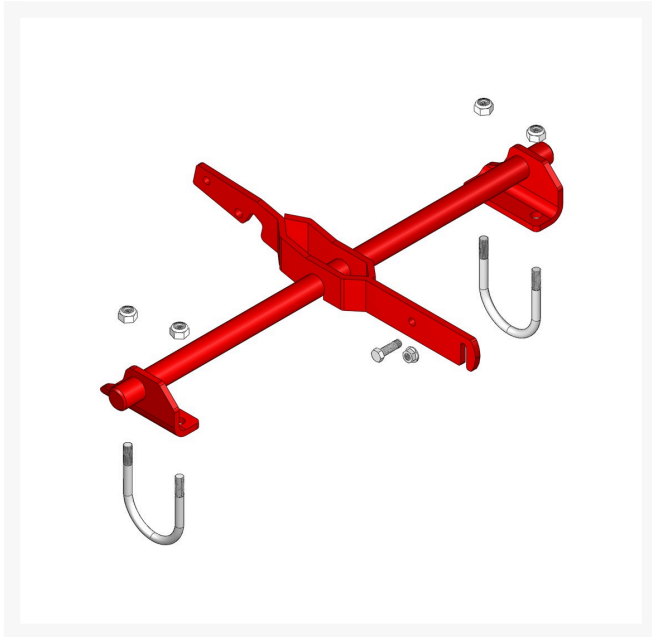

Adapter Kit - Fits Jac Pull Frame

R01050

Details

Includes 4 ea: R3296-48 Locknut; 2 ea: R49-0520 U-Bolt, 1 ea: R3296-39 Locknut, R400264 Bolt, R49-0540 Bracket

Replaces

Toro 01050

Specifications

Manufacturer R&R Products

Fits Models

Toro Reelmaster Fairway

TURF Handels GmbH

Am Hartboden 48 Gratkorn, 8101

+43 3124 29064-17

<https://turf.rrproducts.com/>