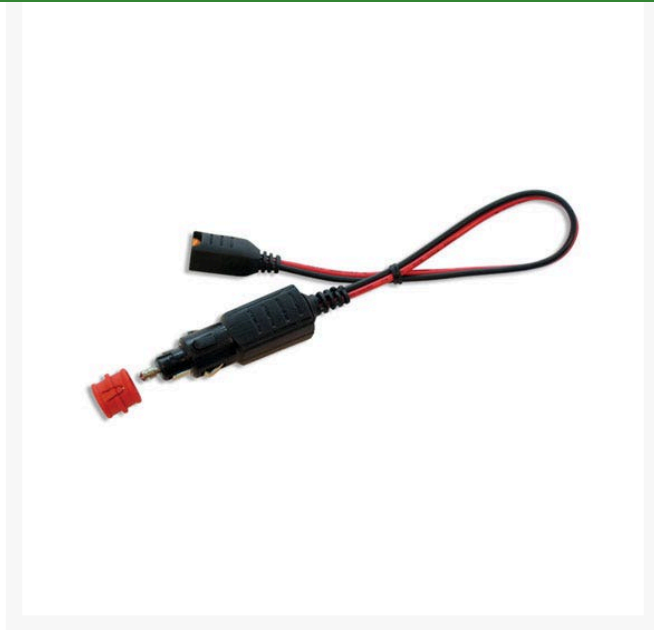

CTEK Comfort Connect Cig Plug

RCTK56-263

Details

Cig Plug enables charging the battery through the cigarette outlet - simply charge from the car! Note that the vehicle needs to have power on the cigarette outlet when not in use. Fits both 12 mm and 21 mm outlets. Maze-like strain relief for user's safety.

- Comfort Connect
- Works with UC 800, US 800, MULTI US 3300, MULTI US 7002, US 0.8, MUS 4.3
- 15.7 in. cable
- Fits 12 mm and 21 mm outlets

Specifications

Manufacturer

CTEK

TURF Handels GmbH

Am Hartboden 48 Gratkorn, 8101
+43 3124 29064-17