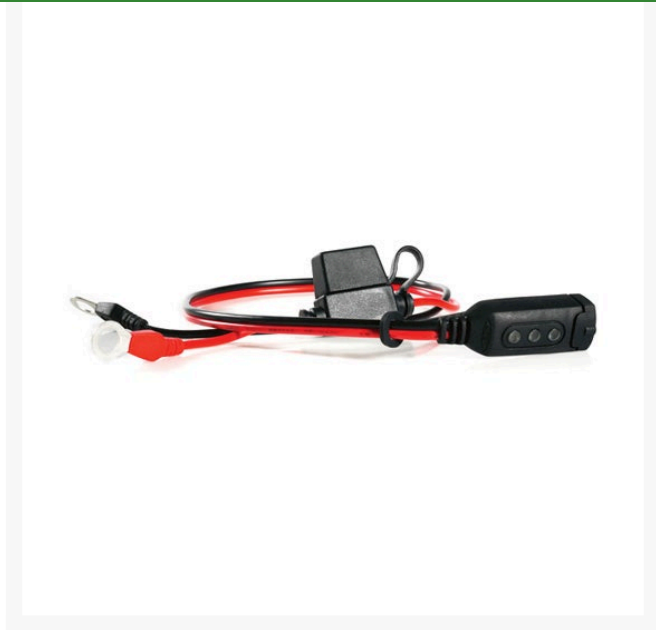

# CTEK Comfort Indicator Eyelet

RCTK56-382

## Details

Designed and developed to make battery maintenance easy. This practical combination of quick connector and indicator is designed for batteries that are difficult to access. The lighted indicator shows the battery charge level. The eyelet terminals are fitted to the battery giving effortless connection without the need of reaching for the battery. Ideal for seasonal vehicles.

- Designed to fit UC800, MULTI US 3300, MULTI US 7002, US0.8 and MUS 4.3
- Cable length: 19"
- Eyelet: 3/8" (8.4mm)
- Fuse 15A
- IP65
- 2 year warranty