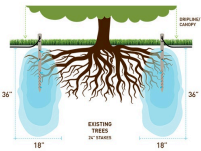

Deep Drip Stake - 24 in RDD24

Details

Promote a healthy, deep root system for trees and shrubs by delivering water and nutrients directly to their roots. Eliminates water run-off or evaporation. This sturdy PVC pipe is designed with a 10" ventilated pointed end and an ABS cap for driving into the ground with a sledge hammer, if necessary. A 1/4" drip line is positioned in the cap, water runs down the ventilated tube and deep into the ground while filtering rocks and dirt from entering the device. Or, remove cap and fill pipe with a water hose. Powder or granulated nutrients may be poured into stake. As the plant grows, reposition stake. Ideal for sloped areas. Hassle-free, maintenance-free.

Specifications

Manufacturer	Deep Drip
Length	24-1/2 in