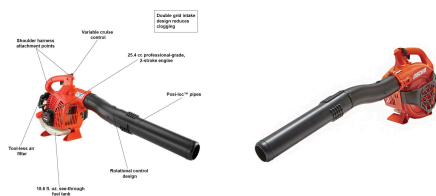

Echo PB-2520 Handheld Blower 25.4CC

RECPB2520

Details

A powerful handheld blower with a 25.4cc professional-grade, two-stroke lightweight performance engine with speeds up to 170 mph. Featuring tool-less air filter, variable cruise control and a rotational curved blower tube for reduced user wrist fatigue. Double-grid design reduces intake clogging. Posi-loc pipes for a secure connection. Shoulder harness attachment for reduced fatigue. 25.4cc, 453 cfm, 170 mph, Wt. 8.6 lbs.

Please note: This product is considered either bulky or otherwise restricted from shipment by air, and will only be shipped ground freight.

- High performance hand held blower
- 25.4cc professional two-stroke engine
- Special curved tube reduces arm fatigue
- Variable cruise control
- Rotational control design
- No tools required to change the air filter
- Lightweight
- Low noise for quiet operation
- Posi-loc pipes for a secure connection
- Double grid design for reduced intake clogging
- Shoulder harness

Replaces

R&R Products	RECPB250, RECPB250LN, RECPB251
--------------	--------------------------------------

Specifications

Manufacturer	Echo
Air Velocity (MPH)	170 MPH

Echo PB-2520 Handheld Blower 25.4CC

RECPB2520

Air Volume (CFM)	453 CFM
Engine	2-Stroke
Engine Displacement	25.4 cc (1.6 cu in)
Fuel Capacity	18.6 fl oz
Noise Level (db)	65 db