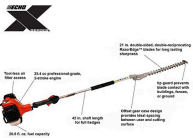

# Echo SHC-2620S Shafted Hedge Trimmer 25.4CC 42 in. RECSHC2620S

## Details

The X-Series ECHO hedge trimmer SHC-2620S combines exceptional reach and light weight for outstanding cutting performance. Exclusive 7 degree angle on shaft, positions the bush trimmer user away from material being cut for better visibility and less interference. The 4.6:1 gear ratio provides outstanding torque for superior bush hedger cutting performance. 25.4cc 42 in shaft length. 12.7 lb.

Please note: This product is considered either bulky or otherwise restricted from shipment by air, and will only be shipped ground freight.

- 25.4cc Professional-Grade, Two-Stroke Engine Manufactured from Military-Grade Magnesium
- 21 in. Double-Sided, Double-Reciprocating RazorEdge Blades for Long-Lasting sharpness
- 42 in. Shaft Enables Operator to Trim Tall Hedges
- Easy Start-Ability Especially for Re-starts in Hot, Dusty Climates
- Large 20.6 Fluid Ounce Fuel Tank for Extended Run Time Between Fill-Ups
- Tool-Less Access for Convenient In-Field Servicing
- Two-Stage Air Filtration System Dramatically Increases Cleaning Capability and Allows for Longer Maintenance Intervals
- Over-Molded Front and Rear Hand Grips for Extreme Comfort
- Offset Gear Case Design Provides Ideal Spacing Between User and cutting Surface
- 7 Degree Angled Shaft Provides a Wide-Angle View for Trimming Complex Shapes

## Specifications

Manufacturer	Echo
Blade Length	21 in
Engine Displacement	25.4 cc (1.6 cu in)
Fuel Capacity	20.6 fl oz
Shaft Length	42 in
Starting System	i-30
Weight (lbs)	13 lb