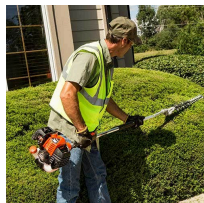

# Echo SHC-2620S Shafted Hedge Trimmer 25.4CC 42 in. RECSHC2620S

## Details

The X-Series ECHO hedge trimmer SHC-2620S combines exceptional reach and light weight for outstanding cutting performance. Exclusive 7 degree angle on shaft, positions the bush trimmer user away from material being cut for better visibility and less interference. The 4.6:1 gear ratio provides outstanding torque for superior bush hedger cutting performance. 25.4cc 42 in shaft length. 12.7 lb.

Please note: This product is considered either bulky or otherwise restricted from shipment by air, and will only be shipped ground freight.

- 25.4cc Professional-Grade, Two-Stroke Engine Manufactured from Military-Grade Magnesium
- 21 in. Double-Sided, Double-Reciprocating RazorEdge Blades for Long-Lasting sharpness
- 42 in. Shaft Enables Operator to Trim Tall Hedges
- Easy Start-Ability Especially for Re-starts in Hot, Dusty Climates
- Large 20.6 Fluid Ounce Fuel Tank for Extended Run Time Between Fill-Ups
- Tool-Less Access for Convenient In-Field Servicing
- Two-Stage Air Filtration System Dramatically Increases Cleaning Capability and Allows for Longer Maintenance Intervals
- Over-Molded Front and Rear Hand Grips for Extreme Comfort
- Offset Gear Case Design Provides Ideal Spacing Between User and cutting Surface
- 7 Degree Angled Shaft Provides a Wide-Angle View for Trimming Complex Shapes