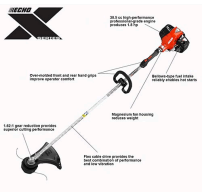

# Echo SRM-3020 X-Series String Trimmer

RECSRM3020

## Details

This powerful straight shaft trimmer features a 30.5cc engine producing 1.8 HP with 1.62:1 gear reduction for superior cutting performance. Huge 20" cutting swath to increase productivity. The flex cable drive provides the best combination of performance and low vibration. Bellows-type fuel intake reliably enables hot restarts. Magnesium fan housing. Easy to change filters. Over-molded front and rear hand grips improve operator comfort. Speed-Feed 450 cutting head. 30.5cc, 1.8 hp, Please note: This product is considered either bulky or otherwise restricted from shipment by air, and will only be shipped ground freight.

- 30.5 cc High-performance Professional-Grade Engine
- 1.8 hp
- 1.62:1 Gear Reduction For Superior Cutting Performance
- Bellows-type Fuel Intake Reliably Enables Hot Restarts
- Flex Cable Drive Provides Performance and Low Vibration
- Magnesium Fan Housing
- Over-molded Front and Rear Hand Grips
- Straight Shaft
- Cutting Width 20 inches
- Cutting Head - Speed-Feed 450

## Specifications

Manufacturer	Echo
Carburetor	Rotary
Engine Displacement	30.5 cc (1.86 cu in)
Fuel Capacity	24 fl oz
Shaft Length	59 in
Starting System	Standard
Weight (lbs)	12.1 lb

**TURF Handels GmbH**