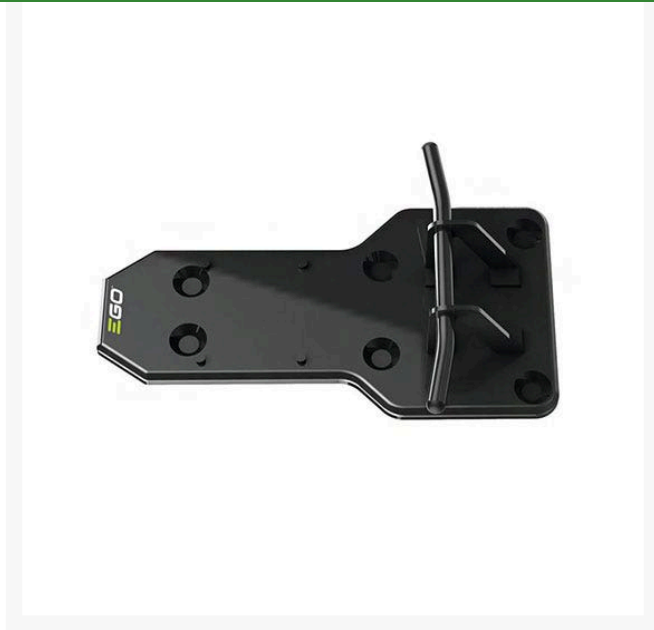

EGO Wall Mounted Hanging Frame For CHX5500 & BAX1501 REGAWH1500

Details

The solid steel panel and rigid tube hanger makes it reliable and durable. Plus, there are 6 evenly distributed fixing holes to secure it against any wall. With the smart charger design, you can also plug/unplug the connector to make sure you are ready for any job.

- Hang and Plug In Your Commercial BAX1501 Backpack Battery and Charger
- 6 Fixing Holes Firmly Hold Frame Against the Wall
- Your Will Always Be Ready for the Job

Specifications

Manufacturer

EGO

TURF Handels GmbH