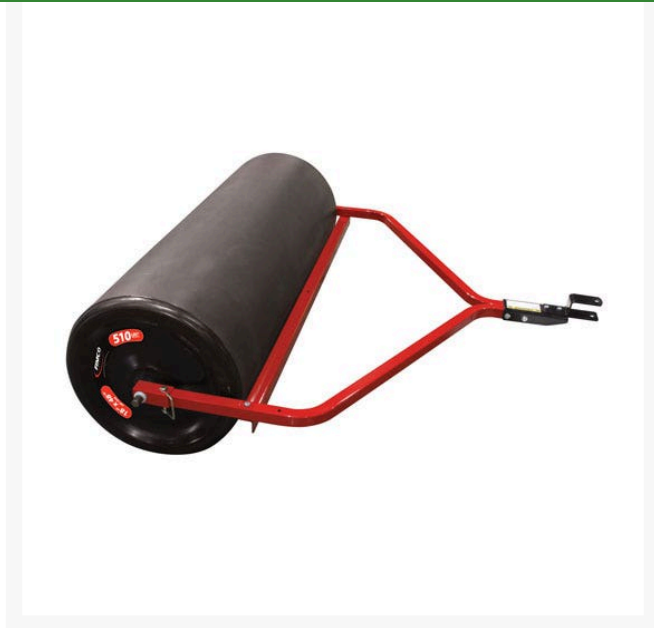

Fimco Poly Lawn Roller - 18in x 48in

RFLRP1848

Details

Lawn rollers level turf to combat the effects of freezing, burrowing animals, wheel track ruts, and can be used for packing seeding and soil for newly laid sod. The durable polyethylene roller drum resists rust and dents. The steel roller drum and end cap are manufactured with heavy, 14-gauge steel. Fill with water or sand. Rollers are lightweight when empty for easy transport and storage. Rounded end caps prevent gouging or marking. Includes 1" hitch tubes and tow hitch.

- 48" wide roller drum for fast coverage; 18" diameter
- Rounded end caps prevent gouging and ruts
- Polyethylene drum resists rust and dents
- Lightweight when empty, for easy transportation and storage
- Common hitch pin attachment for easy use with any vehicle
- Includes 1" hitch tubes and tow hitch
- Provides level surface to combat effects of freezing, burrowing animals, and wheel track ruts
- Effectively packs new seeding and soil to root contact for newly laid sod
- May be filled with water or sand
- 63 lbs, 510 lbs with water