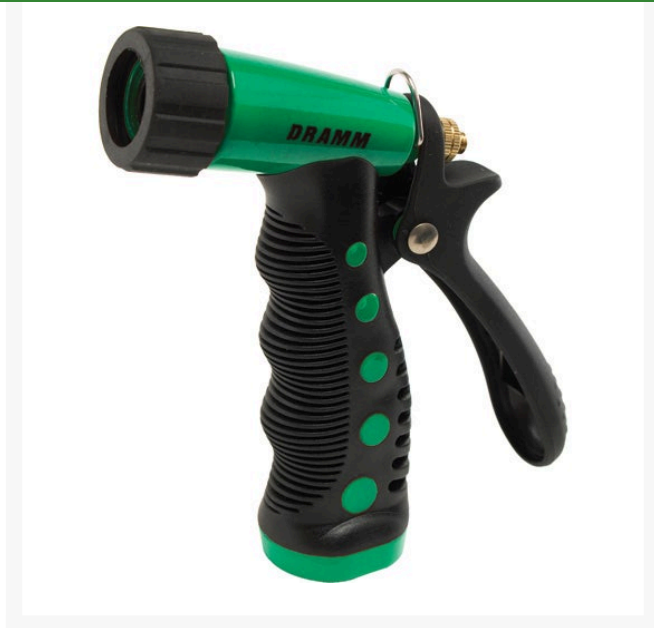

Dramm Pistol Grip Spray Gun

RG12724

Details

An economical, smaller grip spray gun with an adjustable pattern spray and a handle lock for continuous watering. Durable metal with molded rubber comfort grip. Green.

- Metal construction with molded rubber grip
- Adjustable pattern spray

Specifications

Manufacturer	Dramm
Color	Green

TURF Handels GmbH

Am Hartboden 48 Gratkorn, 8101
+43 3124 29064-17

<https://turf.rrproducts.com/>