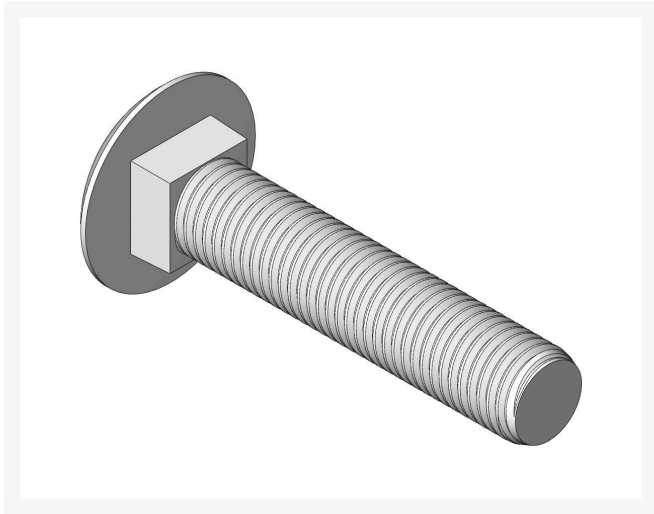

Bolt - Carriage M8 x 40

R03M7188

Replaces

John Deere 03M7188

Specifications

Manufacturer R&R Products

Fits Models

John Deere 1420 Rotary Mower
John Deere 1435 Rotary Mower
John Deere 1445 Rotary Mower
John Deere 1550 Rotary Mower
John Deere 1565 Rotary Mower
John Deere 1580 Rotary Mower
John Deere 1585 Rotary Mower
John Deere 180C Walk-Behind Greens Mower
John Deere 220B Greens Mower
John Deere 220C Greens Mower
John Deere 2243 Greens Mower
John Deere 2500 Riding Greens Mower
John Deere 2500A Riding Greens Mower
John Deere 2500B Riding Greens Mower
John Deere 2500E Riding Greens Mower
John Deere 2500E Hybrid Riding Greens Mower
John Deere 260B Walk-Behind Greens Mower
John Deere 260C Walk-Behind Greens Mower
John Deere 3215B Reel Mower
John Deere 3225B Reel Mower
John Deere 3225C Reel Mower
John Deere 3235B Reel Mower
John Deere 3235C Reel Mower
John Deere 7500 Reel Mower
John Deere 8500 Reel Mower
John Deere 9009A Rotary Mower
John Deere Gator CS Utility Vehicle
John Deere Gator CX Utility Vehicle
John Deere Z915B ZTrak Zero-Turn Mower