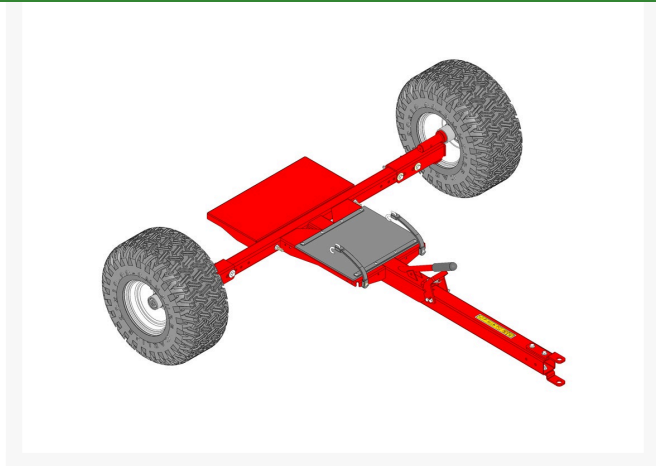

# Frame Assy - Red

R04238

## Replacement Parts

R105-9928-01	Spindle Assy - Red
R106-4671	Latch
R106-4675	Tongue - Trailer - Red
R106-5360	Rubber Mat - Front Roller
R106-5366-01	Frame Assy - Red
R106-5384	Strip - Roller Mat
R106-8459	Rubber Strap
R150317	Latch Assy
R150318	Hardware - Misc
R232-24	Stem - Valve w/ Cap
R297-1	Screw - Button HD Socket 3/4
R301504	Locknut - ESNA 1/4-20
R316797	Bolt - 1/4-20 x 1-1/4
R32128-21	Locknut - Flanged 3/8-16 Whiz Top Lock
R32128-32	Locknut - 1/4-20 Flanged
R3231-2	Bolt - Carriage 3/8-16 x 1
R3256-22	Washer - Flat 1/4 Yellow
R98-8690	Hub Assy - Trailer
R99-4507	Wheel - 8x7.00 4/4 Solid F266
RCT5111011	Tire - 20x10.00-8 Nhs (2 Ply) Carlisle Turf Saver