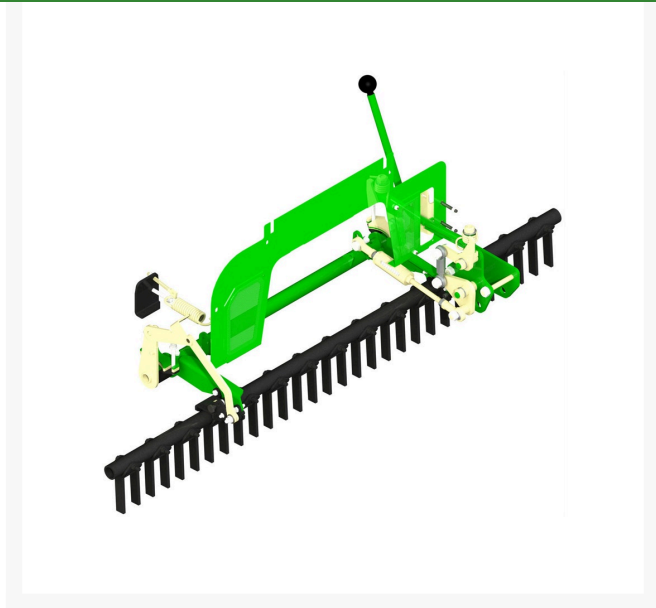

Mid-Mount Toolbar System

R08731G

Details

The Mid-Mount Toolbar is designed for the attachment of the Mid-Mount Scarifier Toolbar or Mid-Mount Weeder attachment.

- Required for the Mid-Mount Scarifier Toolbar and Mid-Mount Weeder Toolbar

Specifications

Manufacturer	R&R Products
Color	Green

TURF Handels GmbH

Am Hartboden 48 Gratkorn, 8101
+43 3124 29064-17

<https://turf.rrproducts.com/>