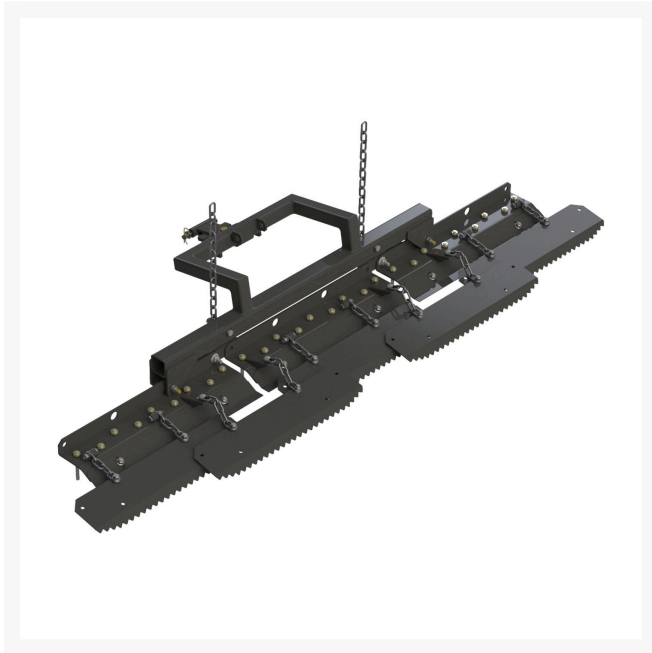

Tooth Rake to Fit Standard Mounting Hitch

R08812

Details

The Tooth Rake attachment with Standard Hitch may be used in wet or dry conditions to quickly scarify, smooth and groom. 72" (193cm) width, 5 rake sections, 27 adjustable prongs.

- Quickly scarify, smooth, and groom in wet or dry conditions
- 5 rake sections
- 27 adjustable prongs

Replaces

R&R Products	08812
Toro	08812

Specifications

Manufacturer	R&R Products
Application Width	72 in

Fits Models

- R&R Products Sand Max 216
- R&R Products Sand Max 316
- Toro Sand Pro 2020
- Toro Sand Pro 3020
- Toro Sand Pro 5020

TURF Handels GmbH

Am Hartboden 48 Gratkorn, 8101
+43 3124 29064-17

<https://turf.rrproducts.com/>