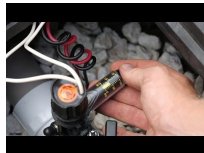

TURF Handels GmbH

Am Hartboden 48 Gratkorn, 8101
+43 3124 29064-17

<https://turf.rrproducts.com/>