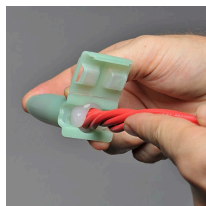

Rain Bird DBRY20 Direct Bury - Red Yellow Wire Nut Box/100 RGDBRY100

Details

Connections Made Easy. When your installation crew is making countless wire connections on a job site, why slow them down with unnecessary work steps? Using Rain Bird's DBRY20 Wire Connectors, gets the job done faster. Unlike other wire connectors on the market, Rain Bird's DBRY20 wire connectors are quick to install and provide reliable moisture sealing for controller and valve electrical connections you can count on. These are the only wire connectors you'll need! Avoid Call Backs - Locating and repairing a corroded wire splice costs your business time and money. Avoid unnecessary service call backs, use the Rain Bird DB Series Wire Connector for reliable connections. The Strain Relief ensures wires are secure and won't pull apart.