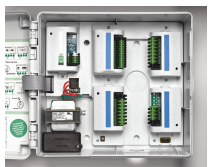

Rain Bird Esp-Lx 8-STATION Module

RGF42210

Details

The ESP-LX Basic Controller offers basic irrigation programming options you need for commercial sites. The simple dial makes programming the controller straightforward, and easy-to-understand menu options guide you through set-up. The ESP-LX Basic is the first controller to offer both English and Spanish on one dial. With 48-station capacity, four independent programs and up to eight start times for each station the ESP-LX Basic offers flexible scheduling options. Basic water management features such as Cycle+Soak, seasonal adjust, station delay, and SimulStations are available to meet unique site requirements.

- Adds 8 additional stations to Rain Bird ESP-LX Series modular controllers.
- Can be installed in any available slot.
- Hot-swappable 8-station expansion module can be installed without powering down the controller.
- Compatible with Rain Bird ESP-LXME, ESP-LXMEF and ESP-LX Basic series Irrigation controllers.