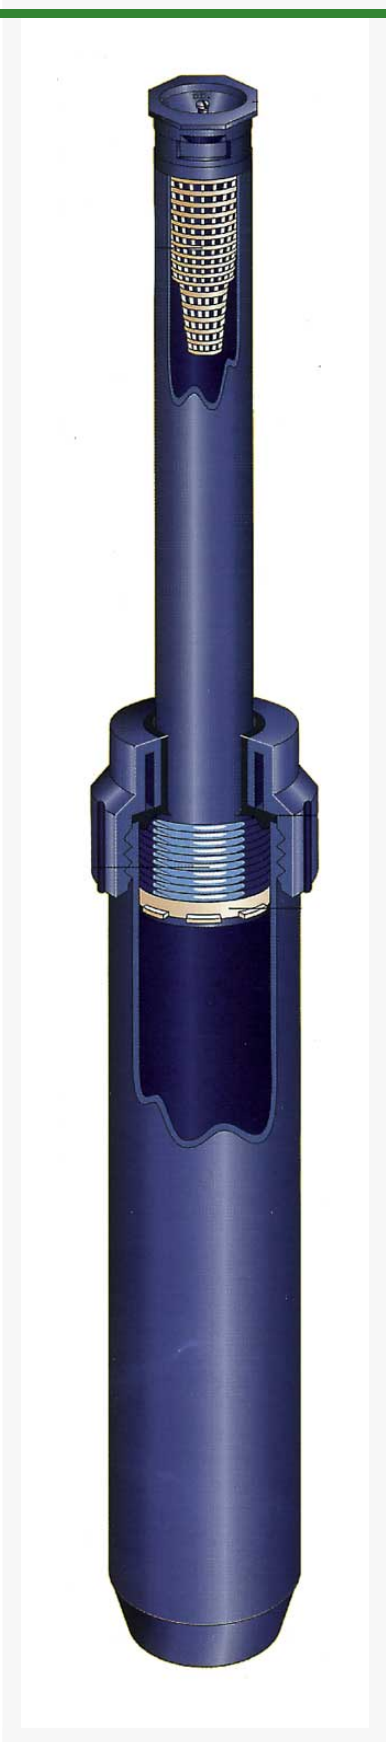

# K-Rain Pop-Up Sprinkler - 3

RGK73001

## Details

K-Spray pop-ups and nozzles are designed to provide a steady, consistent fall-out of water in 3", 4", 5" and 6" pop-up heights, K-Sprays can be used with K-Rain's 12 interchangeable fixed nozzles or K-Rain's adjustable nozzles. K-Spray pop-ups are ideal for watering small grass areas, ground cover or shrubs. A shrub adapter is available for use with K-Rain nozzles and can be threaded directly on to an above ground riser. K-Spray pop-ups include a stainless steel retraction spring for reliable retraction in all soil conditions. A friction clutch ring allows the pop-up riser to be turned to direct the water flow. K-Spray pop-ups have a 1/2" NPT female thread inlet. Nozzles have male threads. (12.7mm) per hour nozzle trajectory: Standard 260, low angle 120. Available in 12' and 15' models.