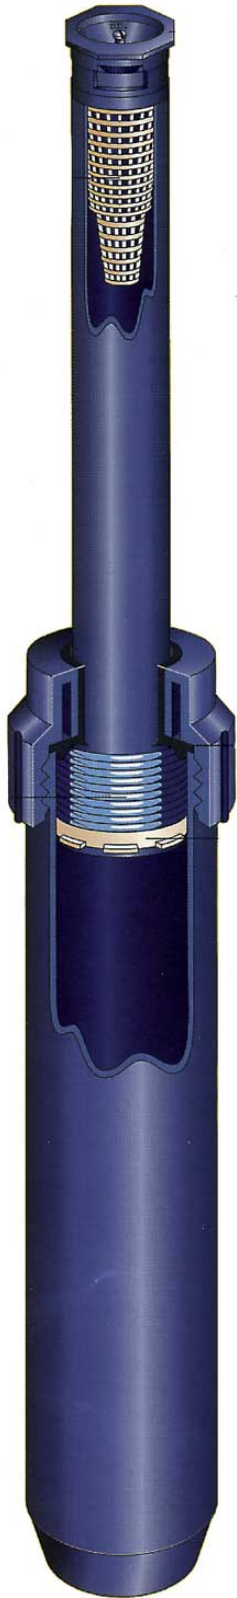

K-Rain Pop-Up Sprinkler - 6

RGK76001

Details

K-Spray pop-ups and nozzles are designed to provide a steady, consistent fall-out of water in 3", 4", 5" and 6" pop-up heights, K-Sprays can be used with K-Rain's 12 interchangeable fixed nozzles or K-Rain's adjustable nozzles. K-Spray pop-ups are ideal for watering small grass areas, ground cover or shrubs. A shrub adapter is available for use with K-Rain nozzles and can be threaded directly on to an above ground riser. K-Spray pop-ups include a stainless steel retraction spring for reliable retraction in all soil conditions. A friction clutch ring allows the pop-up riser to be turned to direct the water flow. K-Spray pop-ups have a 1/2" NPT female thread inlet. Nozzles have male threads. (12.7mm) per hour nozzle trajectory: Standard 260, low angle 120. Available in 12' and 15' models.

Specifications

Manufacturer	K-Rain
--------------	--------

TURF Handels GmbH

Am Hartboden 48 Gratkorn, 8101
+43 3124 29064-17

<https://turf.rrproducts.com/>