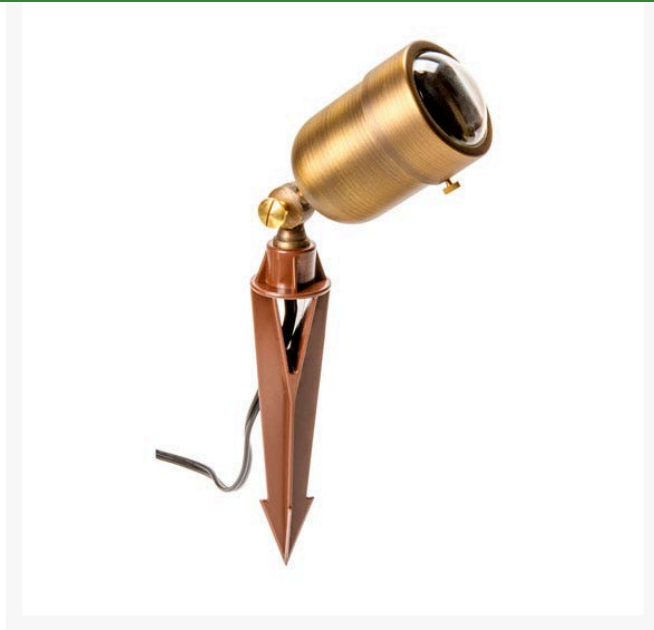

Hefty Round Flood Light - Antique

Bronze

RLV1210-AB

Details

The Hefty Round series fixtures are constructed of heavy solid cast brass, a convex lens that will not collect water, a copper socket with silicone seals and gaskets insure longevity. Body measures 3" in diameter and 4" long. Works well with LED or halogen lamps. Includes 24" wire lead and hammer stake. MR16 Bulb not included.

- Great for uplighting application
- Heavy duty solid cast brass with convex lens
- LED or halogen low voltage bulb
- Includes 24" wire lead and hammer stake
- Bi-pin bulb not included

Specifications

Manufacturer	R&R Products
Lamp Type	MR16 12V