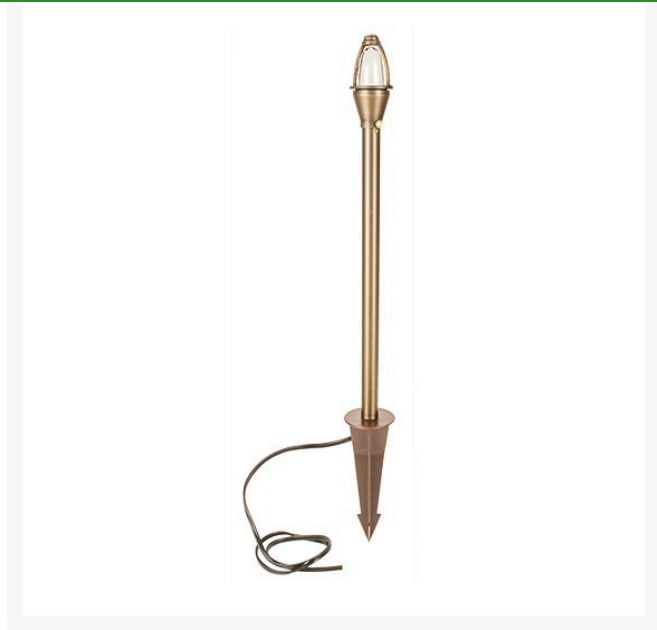

Path Light Fixture Stem - 18" Antique Bronze

RLV1318S-AB

Specifications

Manufacturer

R&R Products

TURF Handels GmbH

Am Hartboden 48 Gratkorn, 8101

+43 3124 29064-17