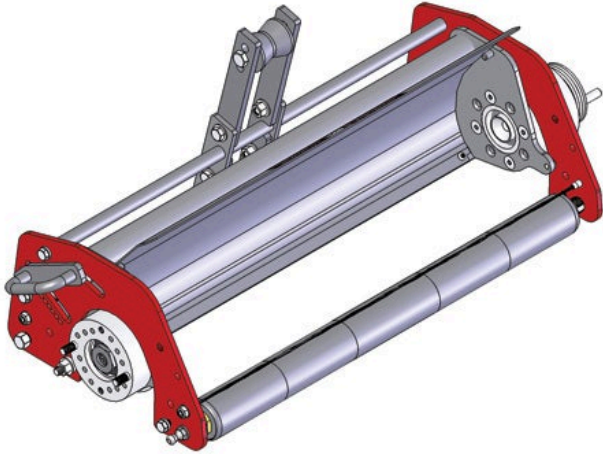

Multi-Green Chassis Assy - RH

RMG4001RH

Details

Chassis to fit Toro Greensmaster.
Complete Multi-Green chassis include frame, bearing housings, front & rear smooth roller. Multi-Green Cassette not included.

Specifications

Manufacturer R&R Products

Fits Models

R&R Products Multi-Green Units

Replacement Parts

R101327	Stud - Housing
R6040-05-230	Drive Coupling w/Pin RH
R93-1394	Nut - Splined RH Thrd .812 Long

TURF Handels GmbH