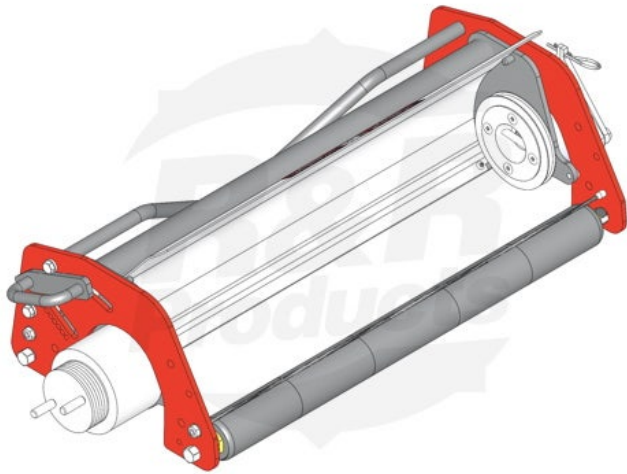

Multi-Green Chassis Assy - LH

RMG4002LH

Details

Chassis to fit Jacobsen GreensKing.
Complete Multi-Green chassis includes frame, bearing housings, front & rear smooth roller. Multi-Green Cassette not included.

Specifications

Manufacturer R&R Products

Fits Models

R&R Products Multi-Green Units

Replacement Parts

R345477	Nut - Coupling LH (RH Threads)
R6040-05-180	Drive Coupling w/Pin LH Fits GK5-6

TURF Handels GmbH

Am Hartboden 48 Gratkorn, 8101

+43 3124 29064-17

<https://turf.rrproducts.com/>