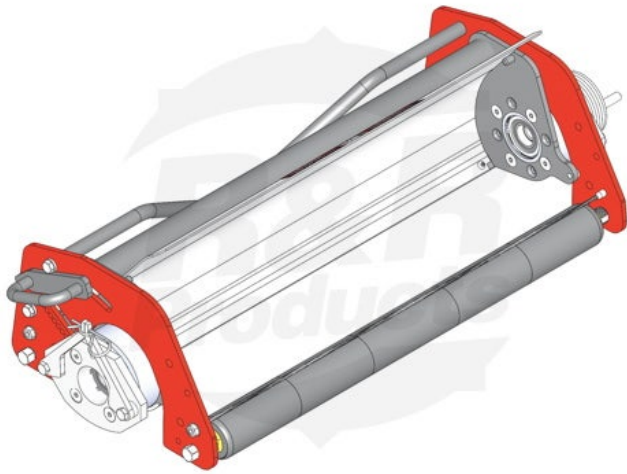

Multi-Green Chassis Assy - RH

RMG4002RH

Details

Chassis to fit Jacobsen GreensKing.
Complete Multi-Green chassis include frame, bearing housings, front & rear smooth roller. Multi-Green Cassette not included.

Specifications

Manufacturer R&R Products

Fits Models

R&R Products Multi-Green Units

Replacement Parts

R345478	Nut - Coupling RH (LH Threads)
R6040-05-190	Drive Coupling - RH Fits GK5-6

TURF Handels GmbH

Am Hartboden 48 Gratkorn, 8101

+43 3124 29064-17

<https://turf.rrproducts.com/>