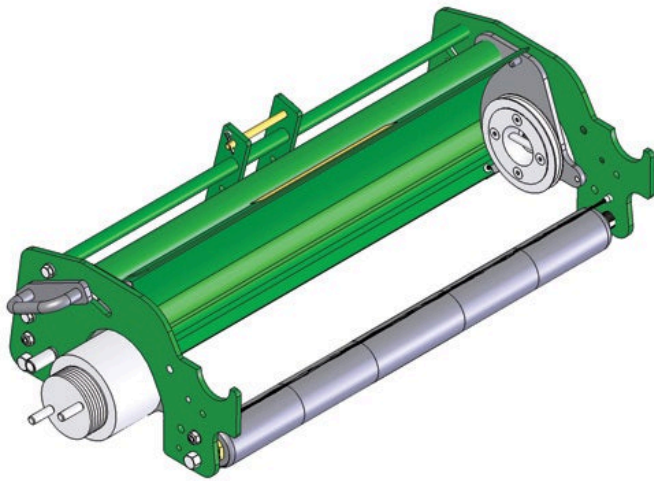

Multi-Green Chassis Assy - LH

RMG4004LH

Details

Chassis to fit John Deere greens mowers
Complete Multi-Green chassis include frame, bearing housings, front & rear smooth roller. Multi-Green Cassette not included.

Specifications

Manufacturer R&R Products

Fits Models

R&R Products Multi-Green Units

Replacement Parts

R6040-05-250	Drive Coupling w/Pin LH
R6040-110	Drive Nut - Splined 3/4-16 LH
R6042-02-001	Spacer - Lift Chain
RAMT1479	Chain - Link